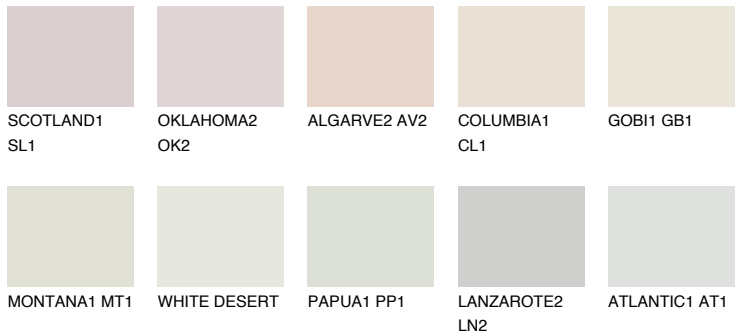

COLOUR DETAILS

CEYLON1 CY1

77% **TSR** 76%

Matching colours

COLOURS

INTENSE

For more information on plasters and paints, go to www.ceresit.lv

*The presented colours refer to plasters and paints offered by Ceresit. Due to the use of digital techniques, the presented colours might not represent the original ones, thus they cannot be considered as a reliable colour presentation. We recommend checking the authentic colour samples.