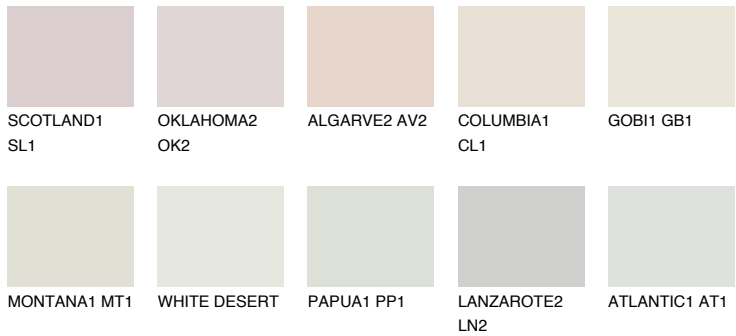

COLOUR DETAILS

CEYLON1 CY1

77% TSR 76%

Matching colours

COLOURS

INTENSE

For more information on plasters and paints, go to www.ceresit.lv

*The presented colours refer to plasters and paints offered by Ceresit. Due to the use of digital techniques, the presented colours might not represent the original ones, thus they cannot be considered as a reliable colour presentation. We recommend checking the authentic colour samples.