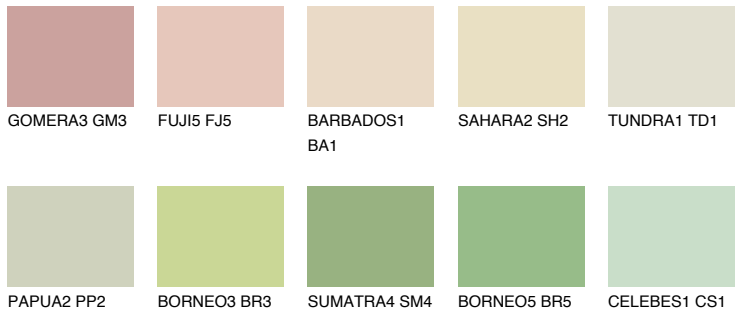

COLOUR DETAILS

CEYLON2 CY2

77% TSR 73%

Matching colours

COLOURS

INTENSE

For more information on plasters and paints, go to www.ceresit.lv

*The presented colours refer to plasters and paints offered by Ceresit. Due to the use of digital techniques, the presented colours might not represent the original ones, thus they cannot be considered as a reliable colour presentation. We recommend checking the authentic colour samples.