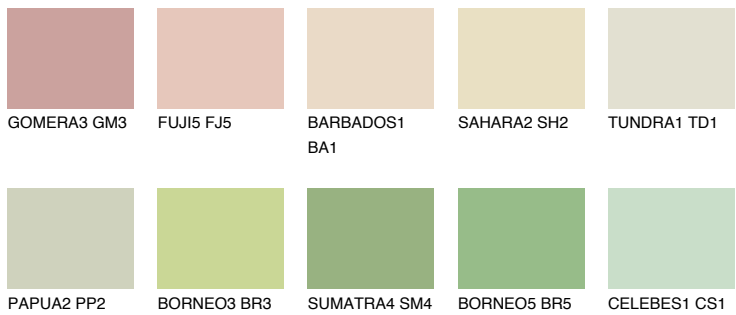

COLOUR DETAILS

CEYLON2 CY2

77% TSR 73%

Matching colours

COLOURS

INTENSE

For more information on plasters and paints, go to www.ceresit.lv

*The presented colours refer to plasters and paints offered by Ceresit. Due to the use of digital techniques, the presented colours might not represent the original ones, thus they cannot be considered as a reliable colour presentation. We recommend checking the authentic colour samples.