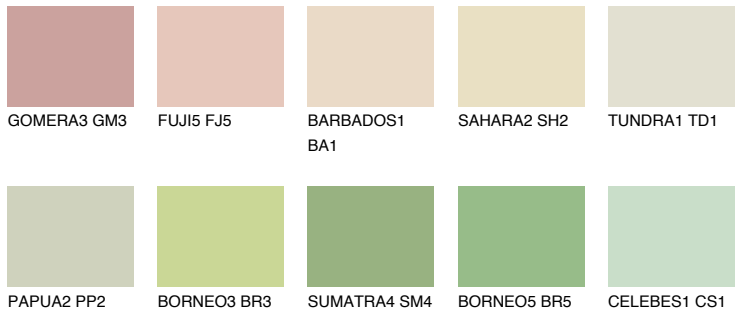

# COLOUR DETAILS

## CEYLON2 CY2

77% TSR 73%

### Matching colours

#### COLOURS