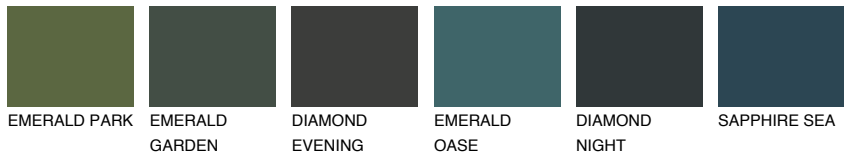

COLOUR DETAILS

CEYLON2 CY2

77% TSR 73%

Matching colours

COLOURS

INTENSE

For more information on plasters and paints, go to www.ceresit.lv

*The presented colours refer to plasters and paints offered by Ceresit. Due to the use of digital techniques, the presented colours might not represent the original ones, thus they cannot be considered as a reliable colour presentation. We recommend checking the authentic colour samples.