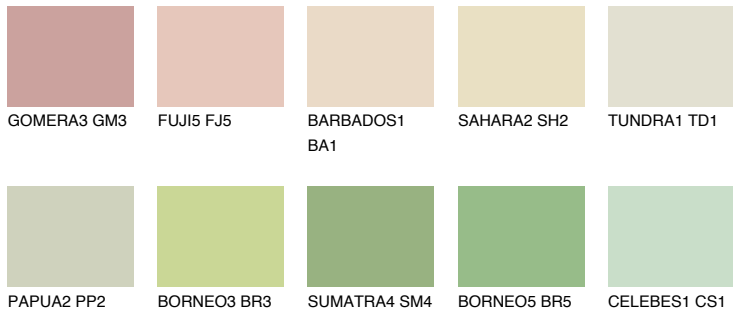

COLOUR DETAILS

CEYLON2 CY2

77% TSR 73%

Matching colours

COLOURS

INTENSE

For more information on plasters and paints, go to www.ceresit.lv

*The presented colours refer to plasters and paints offered by Ceresit. Due to the use of digital techniques, the presented colours might not represent the original ones, thus they cannot be considered as a reliable colour presentation. We recommend checking the authentic colour samples.