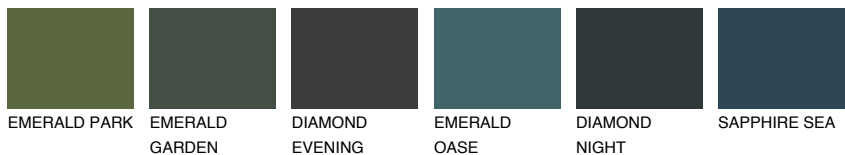

COLOUR DETAILS

CEYLON2 CY2

77% TSR 73%

Matching colours

COLOURS

INTENSE

For more information on plasters and paints, go to www.ceresit.lv

*The presented colours refer to plasters and paints offered by Ceresit. Due to the use of digital techniques, the presented colours might not represent the original ones, thus they cannot be considered as a reliable colour presentation. We recommend checking the authentic colour samples.