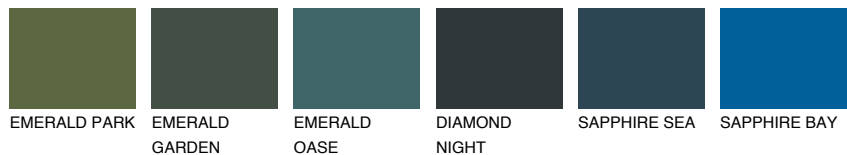

COLOUR DETAILS

CEYLON3 CY3

71% TSR 69%

Matching colours

COLOURS

INTENSE

For more information on plasters and paints, go to www.ceresit.lv

*The presented colours refer to plasters and paints offered by Ceresit. Due to the use of digital techniques, the presented colours might not represent the original ones, thus they cannot be considered as a reliable colour presentation. We recommend checking the authentic colour samples.