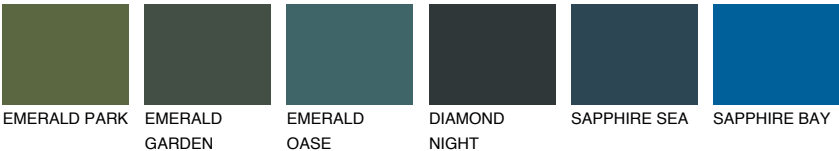

CEYLON3 CY3

71% TSR 69%

Matching colours

COLOURS

INTENSE

For more information on plasters and paints, go to www.ceresit.lv

*The presented colours refer to plasters and paints offered by Ceresit. Due to the use of digital techniques, the presented colours might not represent the original ones, thus they cannot be considered as a reliable colour presentation. We recommend checking the authentic colour samples.