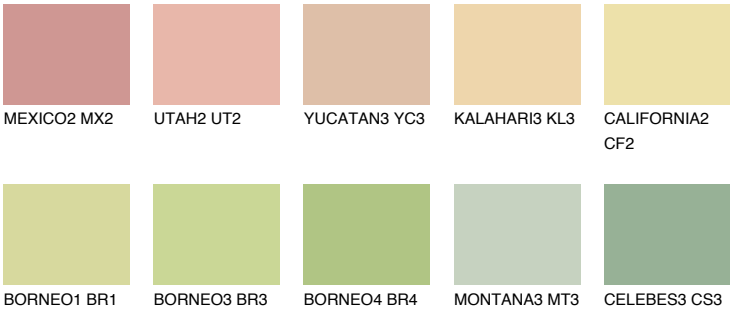

CEYLON3 CY3

71% TSR 69%

Matching colours

COLOURS

INTENSE

For more information on plasters and paints, go to www.ceresit.lv

*The presented colours refer to plasters and paints offered by Ceresit. Due to the use of digital techniques, the presented colours might not represent the original ones, thus they cannot be considered as a reliable colour presentation. We recommend checking the authentic colour samples.