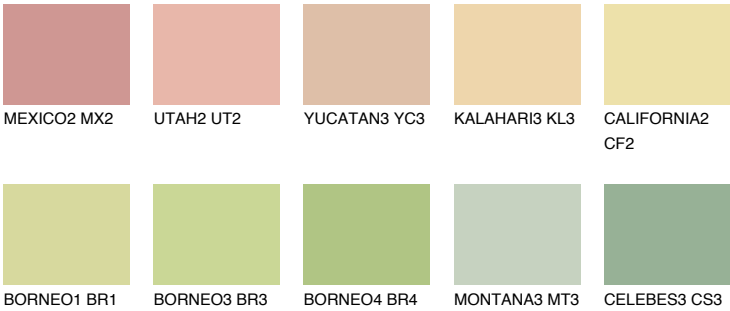

COLOUR DETAILS

CEYLON3 CY3

71% TSR 69%

Matching colours

COLOURS

INTENSE

For more information on plasters and paints, go to www.ceresit.lv

*The presented colours refer to plasters and paints offered by Ceresit. Due to the use of digital techniques, the presented colours might not represent the original ones, thus they cannot be considered as a reliable colour presentation. We recommend checking the authentic colour samples.