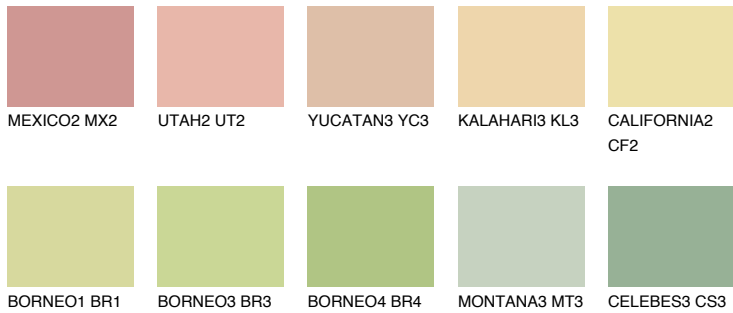

COLOUR DETAILS

CEYLON3 CY3

71% TSR 69%

Matching colours

COLOURS

INTENSE

For more information on plasters and paints, go to www.ceresit.lv

*The presented colours refer to plasters and paints offered by Ceresit. Due to the use of digital techniques, the presented colours might not represent the original ones, thus they cannot be considered as a reliable colour presentation. We recommend checking the authentic colour samples.