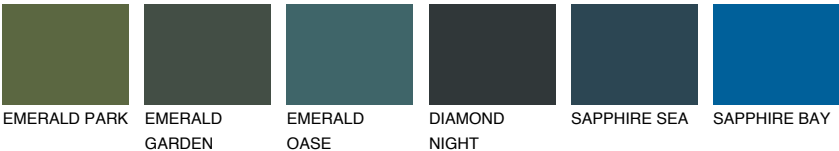

COLOUR DETAILS

CEYLON3 CY3

71% TSR 69%

Matching colours

COLOURS

INTENSE

For more information on plasters and paints, go to www.ceresit.lv

*The presented colours refer to plasters and paints offered by Ceresit. Due to the use of digital techniques, the presented colours might not represent the original ones, thus they cannot be considered as a reliable colour presentation. We recommend checking the authentic colour samples.