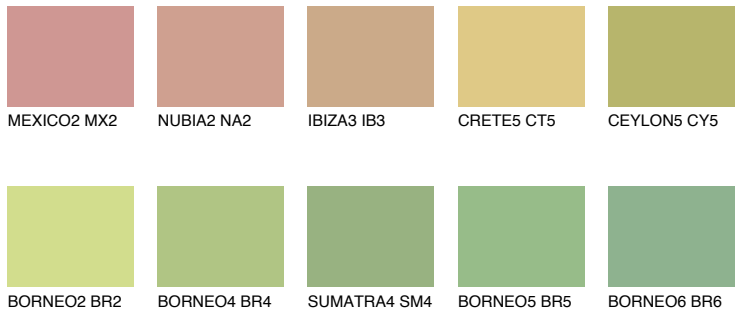

# COLOUR DETAILS

## CEYLON4 CY4

48% TSR 55%

### Matching colours

#### COLOURS