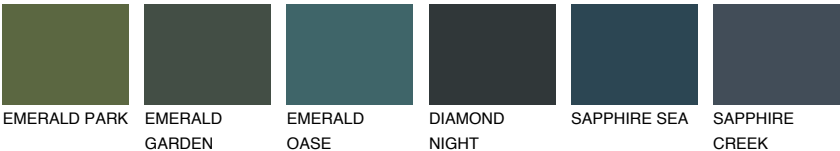

COLOUR DETAILS

CEYLON4 CY4

48% TSR 55%

Matching colours

COLOURS

INTENSE

For more information on plasters and paints, go to www.ceresit.lv

*The presented colours refer to plasters and paints offered by Ceresit. Due to the use of digital techniques, the presented colours might not represent the original ones, thus they cannot be considered as a reliable colour presentation. We recommend checking the authentic colour samples.