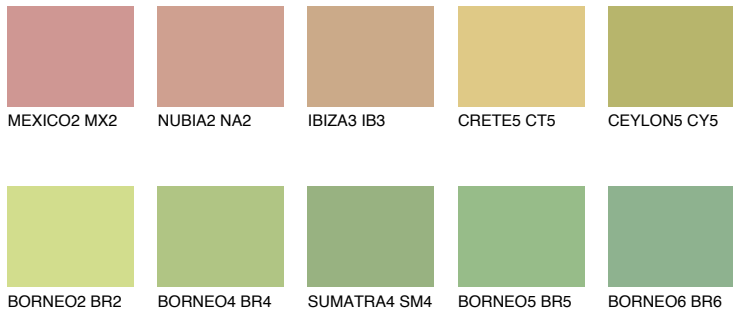

COLOUR DETAILS

CEYLON4 CY4

48% TSR 55%

Matching colours

COLOURS

INTENSE

For more information on plasters and paints, go to www.ceresit.lv

*The presented colours refer to plasters and paints offered by Ceresit. Due to the use of digital techniques, the presented colours might not represent the original ones, thus they cannot be considered as a reliable colour presentation. We recommend checking the authentic colour samples.