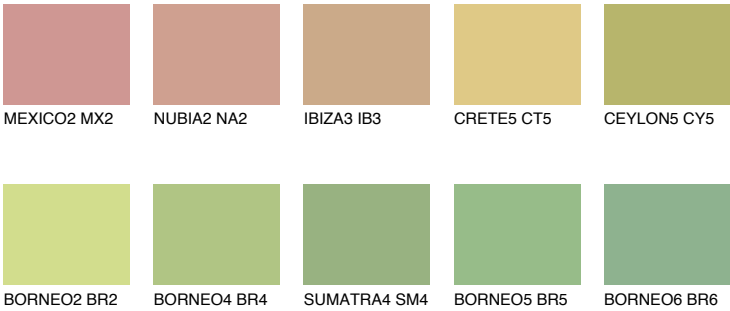

COLOUR DETAILS

CEYLON4 CY4

48% TSR 55%

Matching colours

COLOURS

INTENSE

For more information on plasters and paints, go to www.ceresit.lv

*The presented colours refer to plasters and paints offered by Ceresit. Due to the use of digital techniques, the presented colours might not represent the original ones, thus they cannot be considered as a reliable colour presentation. We recommend checking the authentic colour samples.