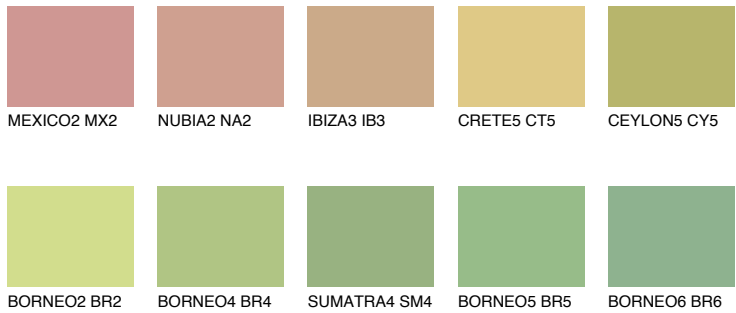

# COLOUR DETAILS

## CEYLON4 CY4

48% **TSR** 55%

### Matching colours

#### COLOURS