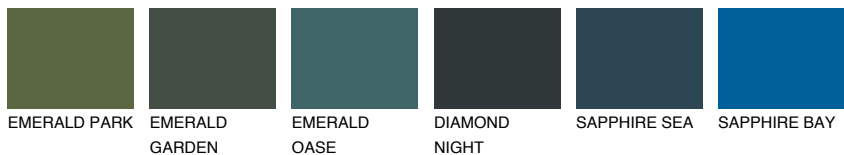

COLOUR DETAILS

CEYLON5 CY5

44% TSR 51%

Matching colours

COLOURS

INTENSE

For more information on plasters and paints, go to www.ceresit.lv

*The presented colours refer to plasters and paints offered by Ceresit. Due to the use of digital techniques, the presented colours might not represent the original ones, thus they cannot be considered as a reliable colour presentation. We recommend checking the authentic colour samples.