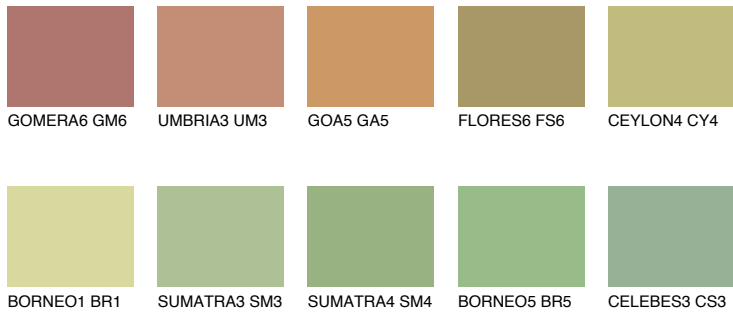

COLOUR DETAILS

CEYLON5 CY5

44% **TSR** 51%

Matching colours

COLOURS

INTENSE

For more information on plasters and paints, go to www.ceresit.lv

*The presented colours refer to plasters and paints offered by Ceresit. Due to the use of digital techniques, the presented colours might not represent the original ones, thus they cannot be considered as a reliable colour presentation. We recommend checking the authentic colour samples.