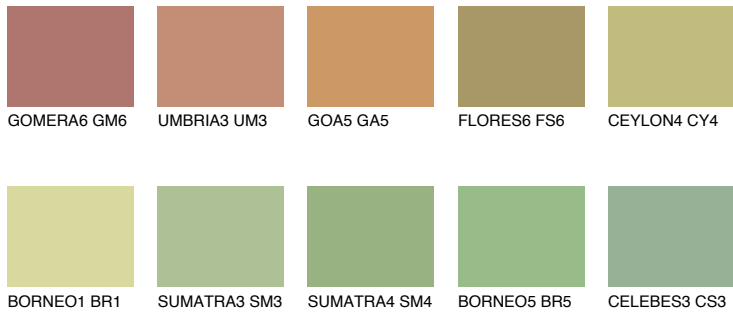

# COLOUR DETAILS

### Matching colours

#### COLOURS

#### INTENSE

For more information on plasters and paints, go to [www.ceresit.lv](http://www.ceresit.lv)

\*The presented colours refer to plasters and paints offered by Ceresit. Due to the use of digital techniques, the presented colours might not represent the original ones, thus they cannot be considered as a reliable colour presentation. We recommend checking the authentic colour samples.