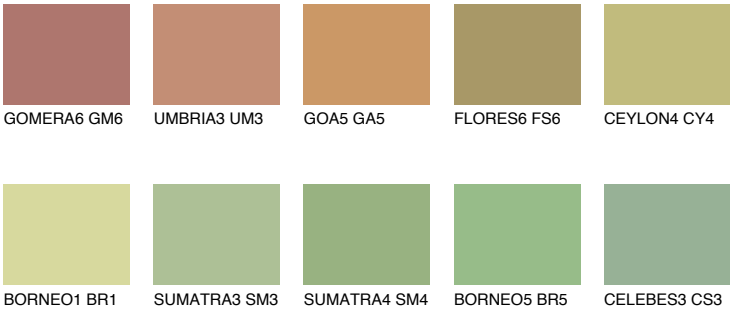

CEYLON5 CY5

44% **TSR** 51%

Matching colours

COLOURS

INTENSE

For more information on plasters and paints, go to www.ceresit.lv

*The presented colours refer to plasters and paints offered by Ceresit. Due to the use of digital techniques, the presented colours might not represent the original ones, thus they cannot be considered as a reliable colour presentation. We recommend checking the authentic colour samples.