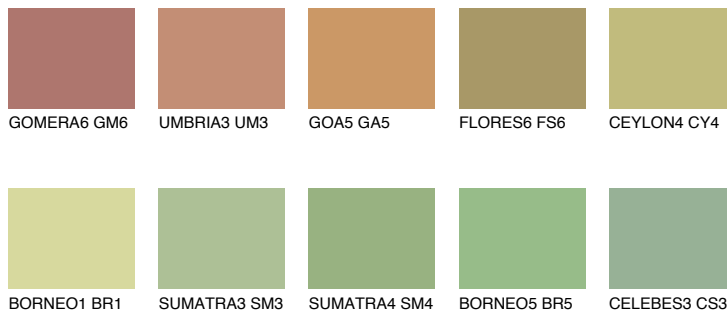

COLOUR DETAILS

CEYLON5 CY5

44% **TSR** 51%

Matching colours

COLOURS

INTENSE

For more information on plasters and paints, go to www.ceresit.lv

*The presented colours refer to plasters and paints offered by Ceresit. Due to the use of digital techniques, the presented colours might not represent the original ones, thus they cannot be considered as a reliable colour presentation. We recommend checking the authentic colour samples.