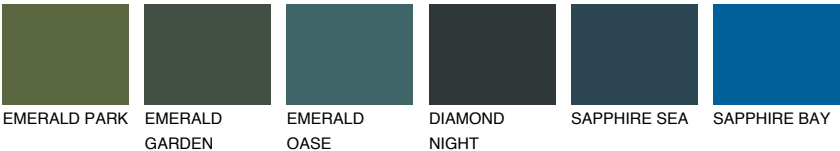

CEYLON5 CY5

44% **TSR** 51%

Matching colours

COLOURS

INTENSE

For more information on plasters and paints, go to www.ceresit.lv

*The presented colours refer to plasters and paints offered by Ceresit. Due to the use of digital techniques, the presented colours might not represent the original ones, thus they cannot be considered as a reliable colour presentation. We recommend checking the authentic colour samples.