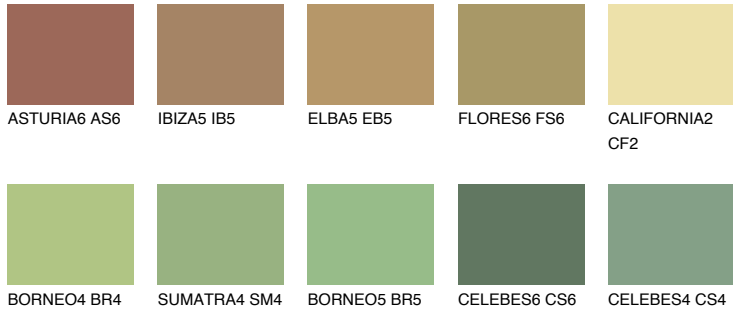

COLOUR DETAILS

CEYLON6 CY6

☀ 29% **TSR** 41%

Matching colours

COLOURS

INTENSE

For more information on plasters and paints, go to www.ceresit.lv

*The presented colours refer to plasters and paints offered by Ceresit. Due to the use of digital techniques, the presented colours might not represent the original ones, thus they cannot be considered as a reliable colour presentation. We recommend checking the authentic colour samples.