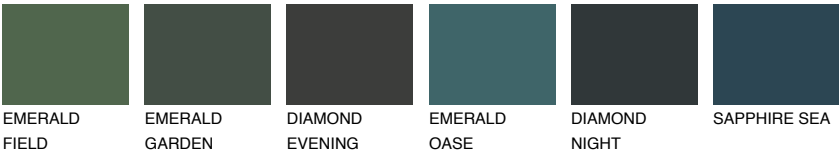

CEYLON6 CY6

29% **TSR** 41%

Matching colours

COLOURS

INTENSE

For more information on plasters and paints, go to www.ceresit.lv

*The presented colours refer to plasters and paints offered by Ceresit. Due to the use of digital techniques, the presented colours might not represent the original ones, thus they cannot be considered as a reliable colour presentation. We recommend checking the authentic colour samples.