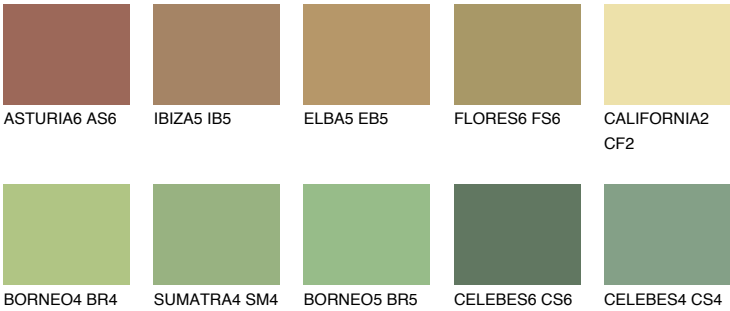

## CEYLON6 CY6

29% **TSR** 41%

### Matching colours

#### COLOURS

#### INTENSE

For more information on plasters and paints, go to [www.ceresit.lv](http://www.ceresit.lv)

\*The presented colours refer to plasters and paints offered by Ceresit. Due to the use of digital techniques, the presented colours might not represent the original ones, thus they cannot be considered as a reliable colour presentation. We recommend checking the authentic colour samples.