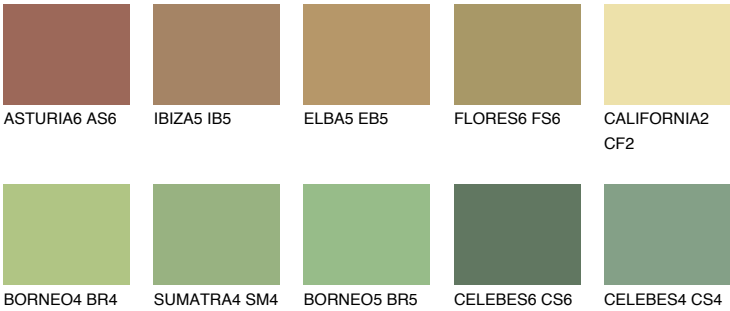

CEYLON6 CY6

29% **TSR** 41%

Matching colours

COLOURS

INTENSE

For more information on plasters and paints, go to www.ceresit.lv

*The presented colours refer to plasters and paints offered by Ceresit. Due to the use of digital techniques, the presented colours might not represent the original ones, thus they cannot be considered as a reliable colour presentation. We recommend checking the authentic colour samples.