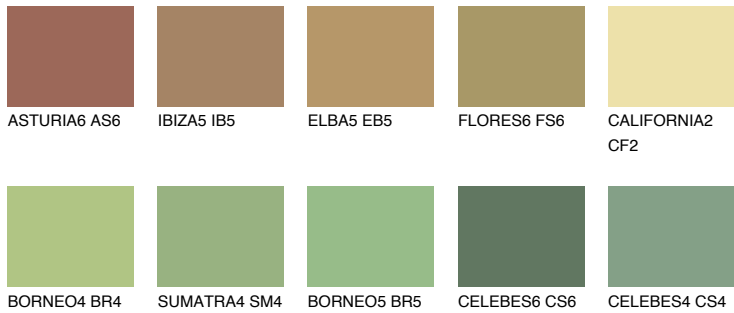

COLOUR DETAILS

CEYLON6 CY6

☀️ 29% **TSR** 41%

Matching colours

COLOURS

INTENSE

For more information on plasters and paints, go to www.ceresit.lv

*The presented colours refer to plasters and paints offered by Ceresit. Due to the use of digital techniques, the presented colours might not represent the original ones, thus they cannot be considered as a reliable colour presentation. We recommend checking the authentic colour samples.