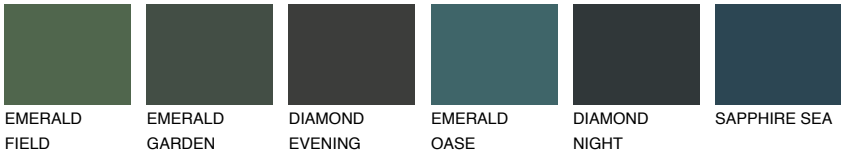

CEYLON6 CY6

29% **TSR** 41%

Matching colours

COLOURS

INTENSE

For more information on plasters and paints, go to www.ceresit.lv

*The presented colours refer to plasters and paints offered by Ceresit. Due to the use of digital techniques, the presented colours might not represent the original ones, thus they cannot be considered as a reliable colour presentation. We recommend checking the authentic colour samples.