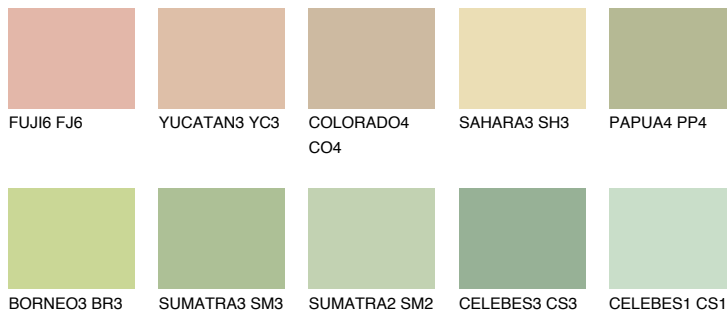

COLOUR DETAILS

BORNEO1 BR1

67% TSR 64%

Matching colours

COLOURS

INTENSE

For more information on plasters and paints, go to www.ceresit.lv

*The presented colours refer to plasters and paints offered by Ceresit. Due to the use of digital techniques, the presented colours might not represent the original ones, thus they cannot be considered as a reliable colour presentation. We recommend checking the authentic colour samples.