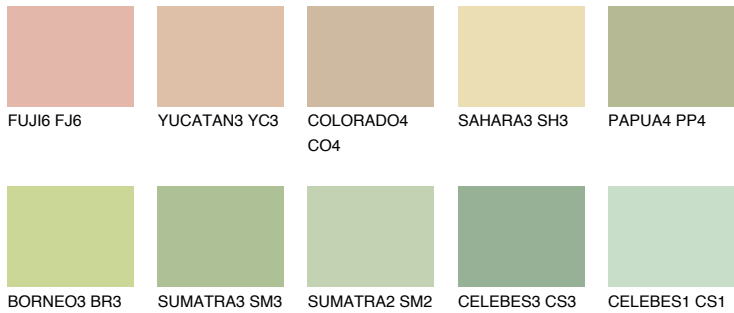

COLOUR DETAILS

BORNEO1 BR1

67% TSR 64%

Matching colours

COLOURS

INTENSE

For more information on plasters and paints, go to www.ceresit.lv

*The presented colours refer to plasters and paints offered by Ceresit. Due to the use of digital techniques, the presented colours might not represent the original ones, thus they cannot be considered as a reliable colour presentation. We recommend checking the authentic colour samples.