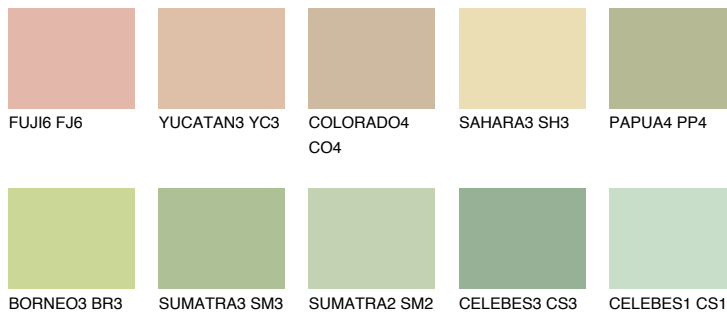

COLOUR DETAILS

BORNEO1 BR1

67% **TSR** 64%

Matching colours

COLOURS

INTENSE

For more information on plasters and paints, go to www.ceresit.lv

*The presented colours refer to plasters and paints offered by Ceresit. Due to the use of digital techniques, the presented colours might not represent the original ones, thus they cannot be considered as a reliable colour presentation. We recommend checking the authentic colour samples.