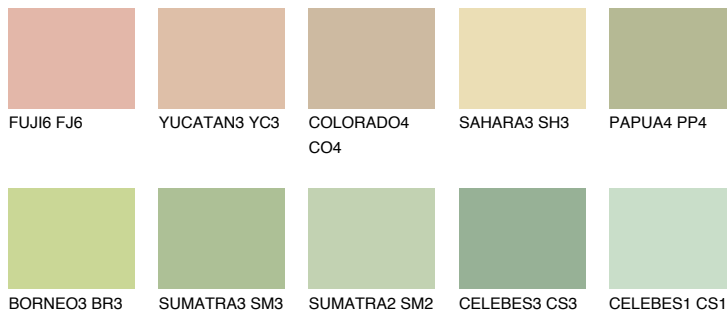

# COLOUR DETAILS

## BORNEO1 BR1

67% **TSR** 64%

### Matching colours

#### COLOURS