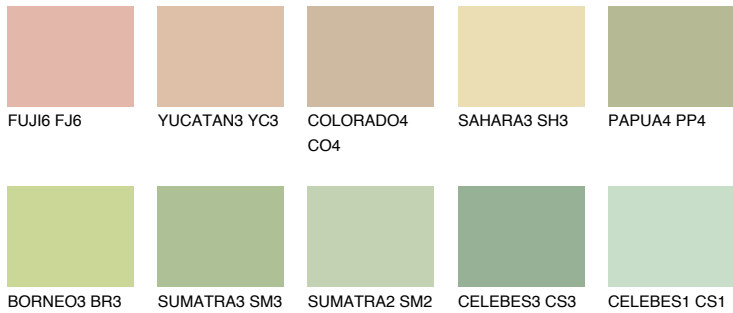

# COLOUR DETAILS

## BORNEO1 BR1

67% TSR 64%

### Matching colours

#### COLOURS