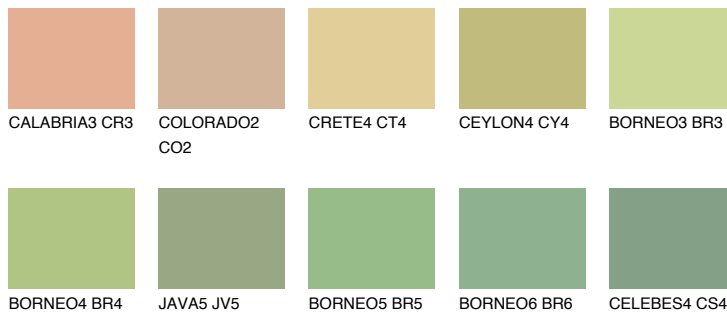

COLOUR DETAILS

BORNEO2 BR2

67% TSR 59%

Matching colours

COLOURS

INTENSE

For more information on plasters and paints, go to www.ceresit.lv

*The presented colours refer to plasters and paints offered by Ceresit. Due to the use of digital techniques, the presented colours might not represent the original ones, thus they cannot be considered as a reliable colour presentation. We recommend checking the authentic colour samples.