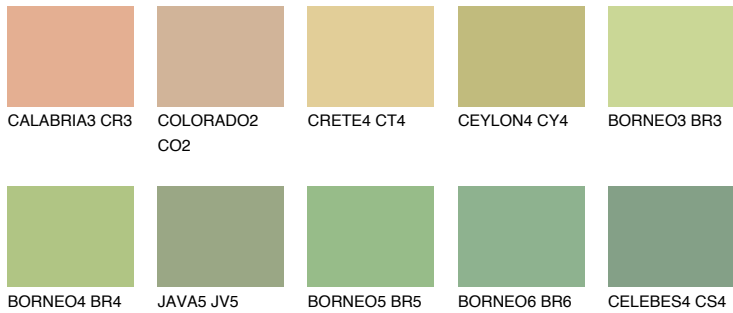

COLOUR DETAILS

BORNEO2 BR2

67% TSR 59%

Matching colours

COLOURS

INTENSE

For more information on plasters and paints, go to www.ceresit.lv

*The presented colours refer to plasters and paints offered by Ceresit. Due to the use of digital techniques, the presented colours might not represent the original ones, thus they cannot be considered as a reliable colour presentation. We recommend checking the authentic colour samples.