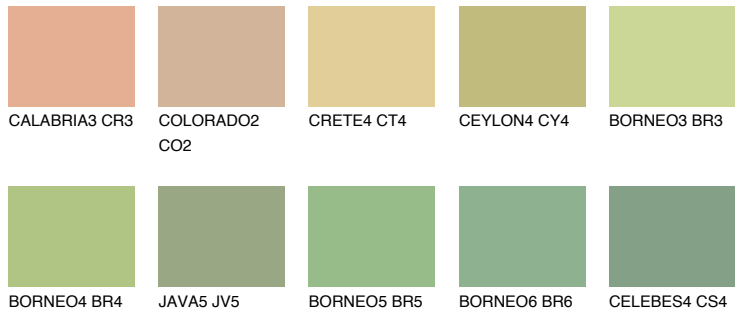

COLOUR DETAILS

BORNEO2 BR2

67% TSR 59%

Matching colours

COLOURS

INTENSE

For more information on plasters and paints, go to www.ceresit.lv

*The presented colours refer to plasters and paints offered by Ceresit. Due to the use of digital techniques, the presented colours might not represent the original ones, thus they cannot be considered as a reliable colour presentation. We recommend checking the authentic colour samples.