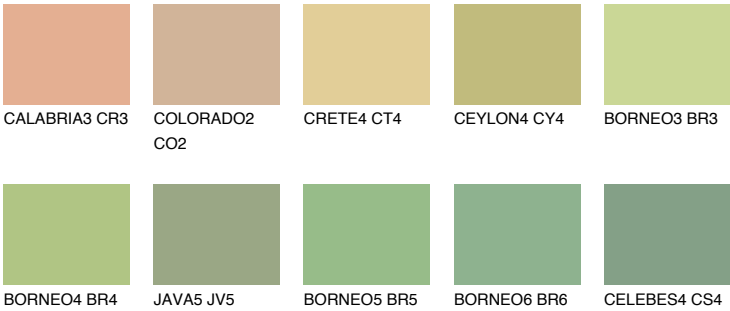

BORNEO2 BR2

67% TSR 59%

Matching colours

COLOURS

INTENSE

For more information on plasters and paints, go to www.ceresit.lv

*The presented colours refer to plasters and paints offered by Ceresit. Due to the use of digital techniques, the presented colours might not represent the original ones, thus they cannot be considered as a reliable colour presentation. We recommend checking the authentic colour samples.