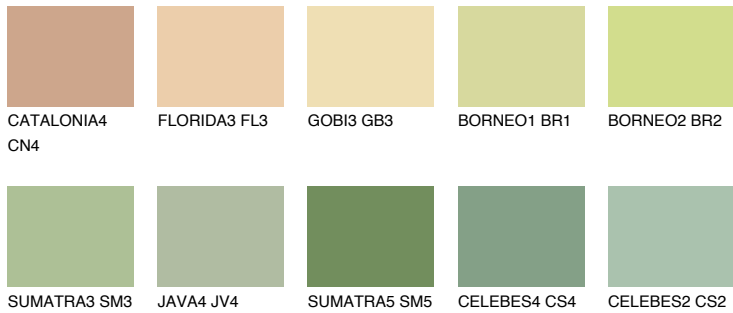

COLOUR DETAILS

BORNEO3 BR3

64% TSR 56%

Matching colours

COLOURS

INTENSE

For more information on plasters and paints, go to www.ceresit.lv

*The presented colours refer to plasters and paints offered by Ceresit. Due to the use of digital techniques, the presented colours might not represent the original ones, thus they cannot be considered as a reliable colour presentation. We recommend checking the authentic colour samples.