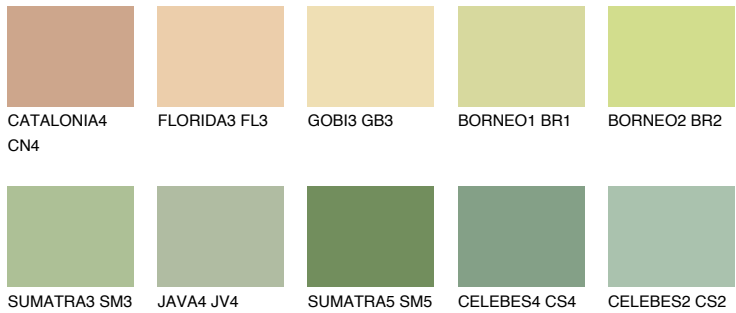

COLOUR DETAILS

BORNEO3 BR3

64% TSR 56%

Matching colours

COLOURS

INTENSE

For more information on plasters and paints, go to www.ceresit.lv

*The presented colours refer to plasters and paints offered by Ceresit. Due to the use of digital techniques, the presented colours might not represent the original ones, thus they cannot be considered as a reliable colour presentation. We recommend checking the authentic colour samples.