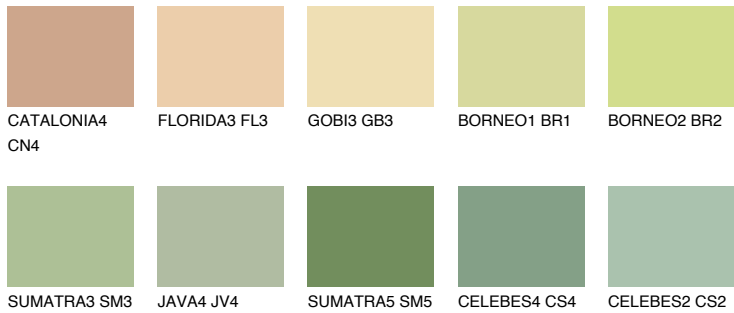

COLOUR DETAILS

BORNEO3 BR3

64% TSR 56%

Matching colours

COLOURS

INTENSE

For more information on plasters and paints, go to www.ceresit.lv

*The presented colours refer to plasters and paints offered by Ceresit. Due to the use of digital techniques, the presented colours might not represent the original ones, thus they cannot be considered as a reliable colour presentation. We recommend checking the authentic colour samples.