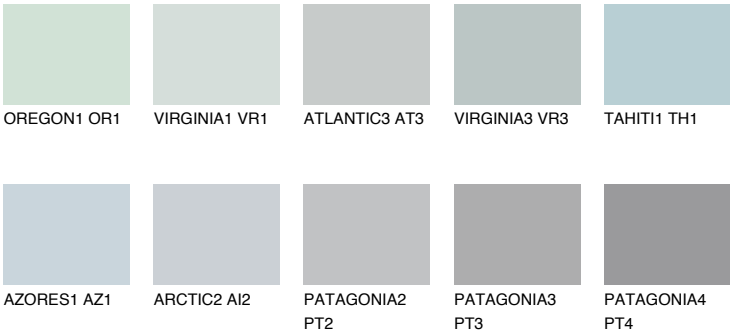

## ALASKA1 AL1

66% **TSR** 65%

### Matching colours

#### COLOURS