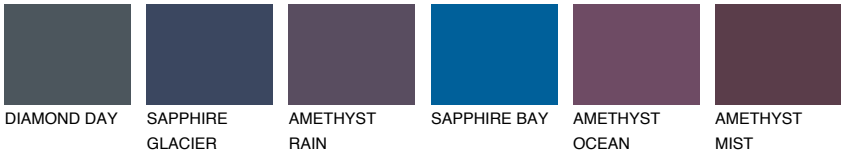

ALASKA1 AL1

66% TSR 65%

Matching colours

COLOURS

INTENSE

For more information on plasters and paints, go to www.ceresit.lv

*The presented colours refer to plasters and paints offered by Ceresit. Due to the use of digital techniques, the presented colours might not represent the original ones, thus they cannot be considered as a reliable colour presentation. We recommend checking the authentic colour samples.