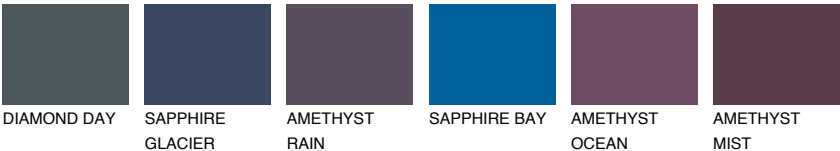

ALASKA1 AL1

66% TSR 65%

Matching colours

COLOURS

INTENSE

For more information on plasters and paints, go to www.ceresit.lv

*The presented colours refer to plasters and paints offered by Ceresit. Due to the use of digital techniques, the presented colours might not represent the original ones, thus they cannot be considered as a reliable colour presentation. We recommend checking the authentic colour samples.