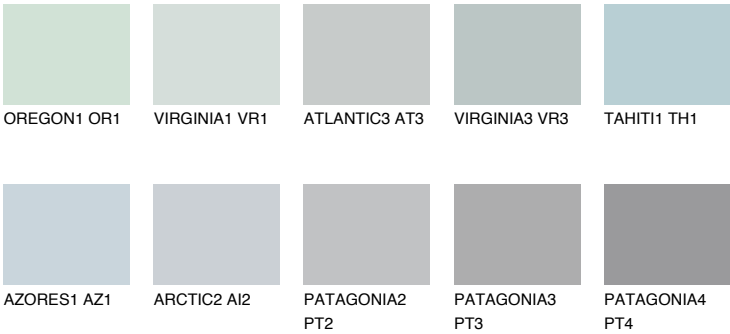

## ALASKA1 AL1

66% TSR 65%

### Matching colours

#### COLOURS