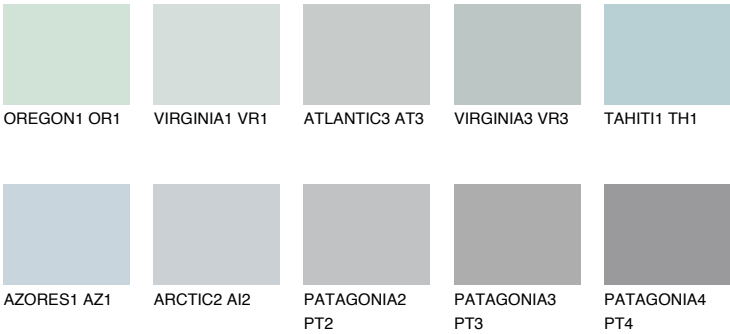

ALASKA1 AL1

66% TSR 65%

Matching colours

COLOURS

INTENSE

For more information on plasters and paints, go to www.ceresit.lv

*The presented colours refer to plasters and paints offered by Ceresit. Due to the use of digital techniques, the presented colours might not represent the original ones, thus they cannot be considered as a reliable colour presentation. We recommend checking the authentic colour samples.