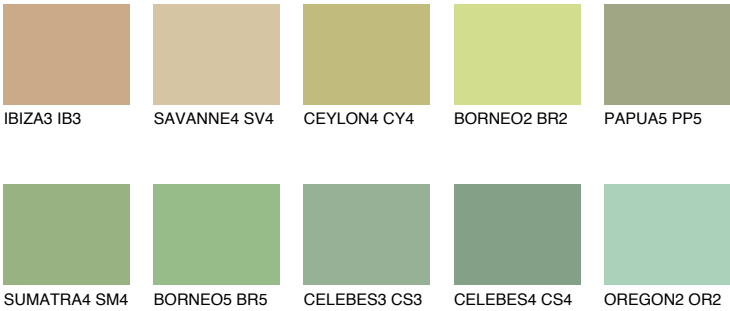

## BORNEO4 BR4

51% TSR 43%

### Matching colours

#### COLOURS

#### INTENSE

For more information on plasters and paints, go to [www.ceresit.lv](http://www.ceresit.lv)

\*The presented colours refer to plasters and paints offered by Ceresit. Due to the use of digital techniques, the presented colours might not represent the original ones, thus they cannot be considered as a reliable colour presentation. We recommend checking the authentic colour samples.