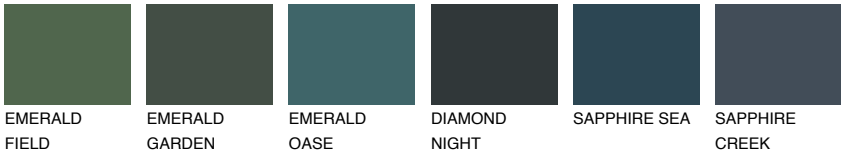

BORNEO4 BR4

51% TSR 43%

Matching colours

COLOURS

INTENSE

For more information on plasters and paints, go to www.ceresit.lv

*The presented colours refer to plasters and paints offered by Ceresit. Due to the use of digital techniques, the presented colours might not represent the original ones, thus they cannot be considered as a reliable colour presentation. We recommend checking the authentic colour samples.