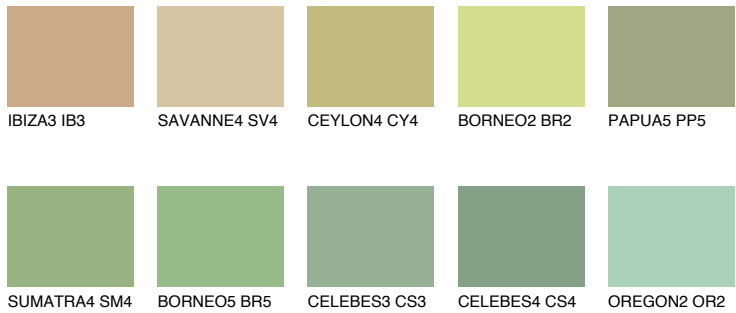

BORNEO4 BR4

51% **TSR** 43%

Matching colours

COLOURS

INTENSE

For more information on plasters and paints, go to www.ceresit.lv

*The presented colours refer to plasters and paints offered by Ceresit. Due to the use of digital techniques, the presented colours might not represent the original ones, thus they cannot be considered as a reliable colour presentation. We recommend checking the authentic colour samples.