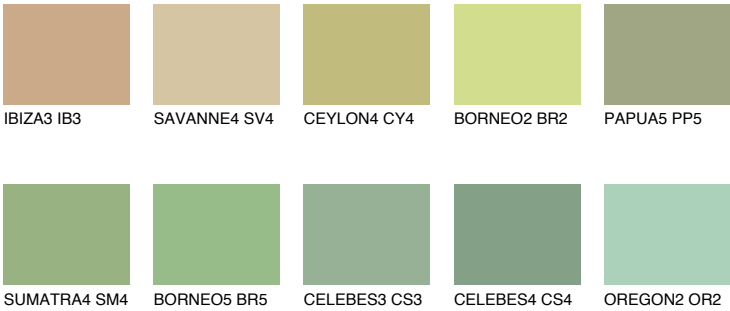

BORNEO4 BR4

51% TSR 43%

Matching colours

COLOURS

INTENSE

For more information on plasters and paints, go to www.ceresit.lv

*The presented colours refer to plasters and paints offered by Ceresit. Due to the use of digital techniques, the presented colours might not represent the original ones, thus they cannot be considered as a reliable colour presentation. We recommend checking the authentic colour samples.