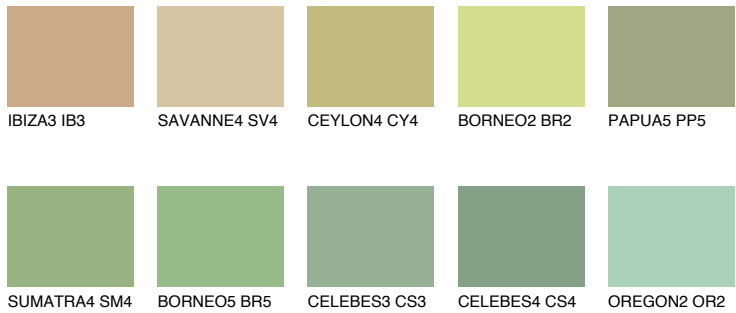

# COLOUR DETAILS

## BORNEO4 BR4

51% TSR 43%

### Matching colours

#### COLOURS