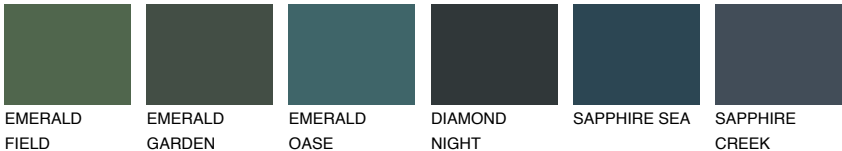

BORNEO4 BR4

51% TSR 43%

Matching colours

COLOURS

INTENSE

For more information on plasters and paints, go to www.ceresit.lv

*The presented colours refer to plasters and paints offered by Ceresit. Due to the use of digital techniques, the presented colours might not represent the original ones, thus they cannot be considered as a reliable colour presentation. We recommend checking the authentic colour samples.