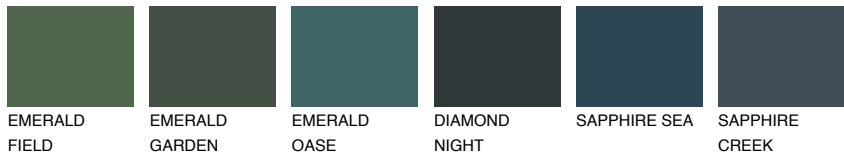

COLOUR DETAILS

BORNEO4 BR4

51% TSR 43%

Matching colours

COLOURS

INTENSE

For more information on plasters and paints, go to www.ceresit.lv

*The presented colours refer to plasters and paints offered by Ceresit. Due to the use of digital techniques, the presented colours might not represent the original ones, thus they cannot be considered as a reliable colour presentation. We recommend checking the authentic colour samples.