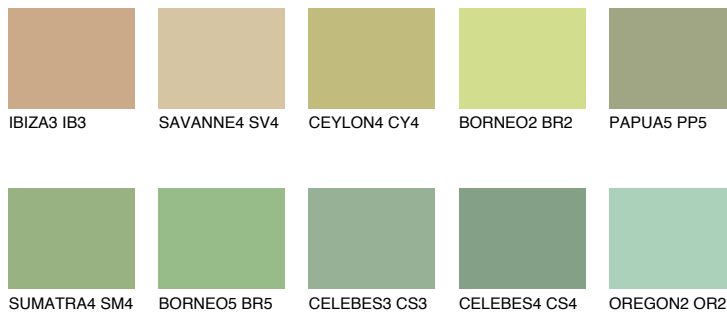

## BORNEO4 BR4

51% TSR 43%

### Matching colours

#### COLOURS

#### INTENSE

For more information on plasters and paints, go to [www.ceresit.lv](http://www.ceresit.lv)

\*The presented colours refer to plasters and paints offered by Ceresit. Due to the use of digital techniques, the presented colours might not represent the original ones, thus they cannot be considered as a reliable colour presentation. We recommend checking the authentic colour samples.