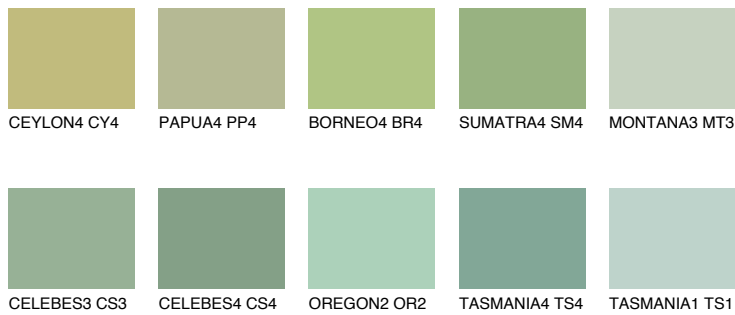

COLOUR DETAILS

BORNEO5 BR5

45% TSR 38%

Matching colours

COLOURS

INTENSE

For more information on plasters and paints, go to www.ceresit.lv

*The presented colours refer to plasters and paints offered by Ceresit. Due to the use of digital techniques, the presented colours might not represent the original ones, thus they cannot be considered as a reliable colour presentation. We recommend checking the authentic colour samples.