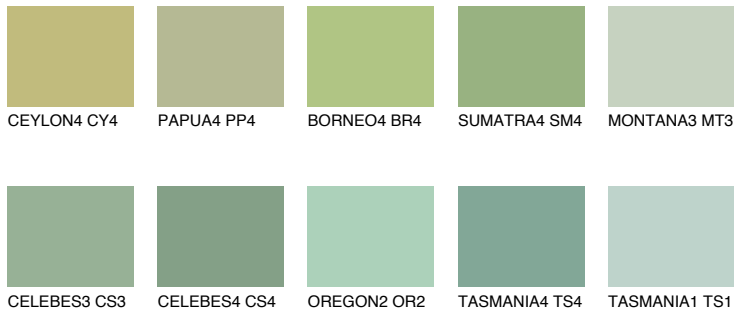

# COLOUR DETAILS

## BORNEO5 BR5

45% TSR 38%

### Matching colours

#### COLOURS