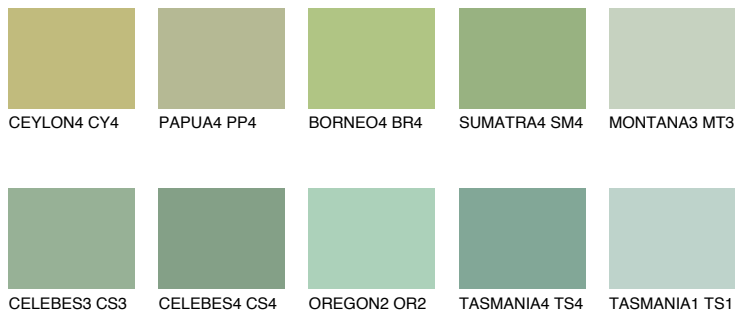

# COLOUR DETAILS

## BORNEO5 BR5

45% TSR 38%

### Matching colours

#### COLOURS