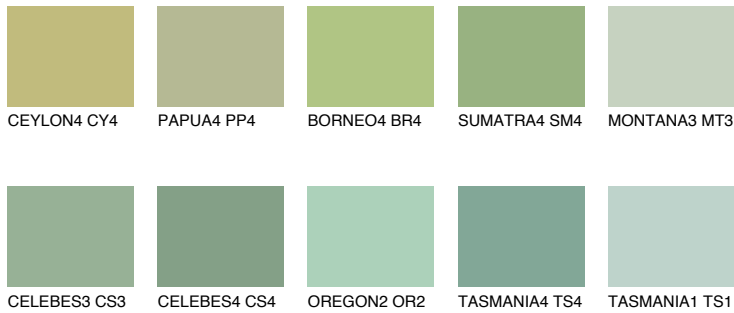

COLOUR DETAILS

BORNEO5 BR5

45% TSR 38%

Matching colours

COLOURS

INTENSE

For more information on plasters and paints, go to www.ceresit.lv

*The presented colours refer to plasters and paints offered by Ceresit. Due to the use of digital techniques, the presented colours might not represent the original ones, thus they cannot be considered as a reliable colour presentation. We recommend checking the authentic colour samples.