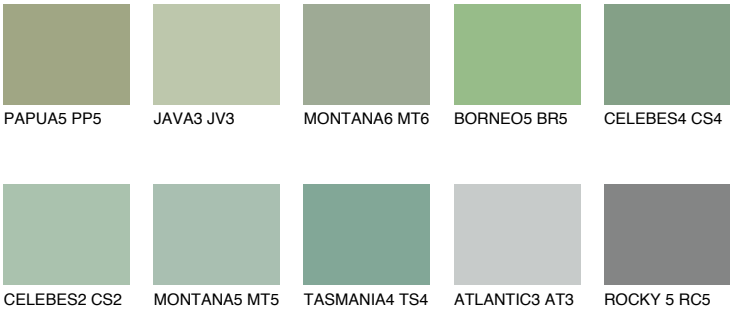

BORNEO6 BR6

39% **TSR** 34%

Matching colours

COLOURS

INTENSE

For more information on plasters and paints, go to www.ceresit.lv

*The presented colours refer to plasters and paints offered by Ceresit. Due to the use of digital techniques, the presented colours might not represent the original ones, thus they cannot be considered as a reliable colour presentation. We recommend checking the authentic colour samples.