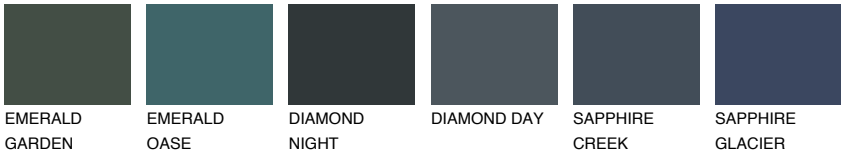

BORNEO6 BR6

39% **TSR** 34%

Matching colours

COLOURS

INTENSE

For more information on plasters and paints, go to www.ceresit.lv

*The presented colours refer to plasters and paints offered by Ceresit. Due to the use of digital techniques, the presented colours might not represent the original ones, thus they cannot be considered as a reliable colour presentation. We recommend checking the authentic colour samples.