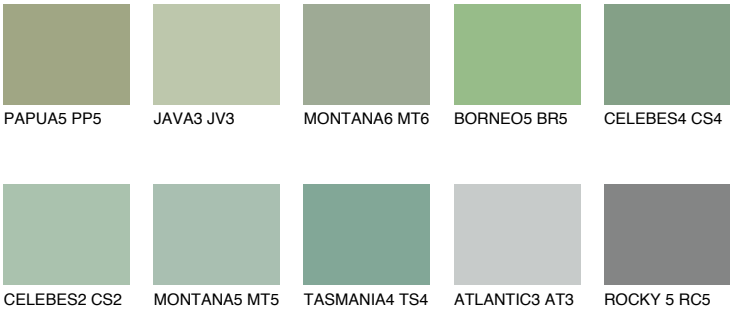

BORNEO6 BR6

39% TSR 34%

Matching colours

COLOURS

INTENSE

For more information on plasters and paints, go to www.ceresit.lv

*The presented colours refer to plasters and paints offered by Ceresit. Due to the use of digital techniques, the presented colours might not represent the original ones, thus they cannot be considered as a reliable colour presentation. We recommend checking the authentic colour samples.