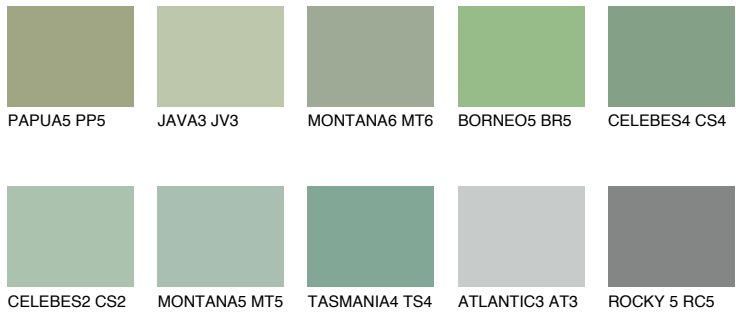

COLOUR DETAILS

BORNEO6 BR6

39% **TSR** 34%

Matching colours

COLOURS

INTENSE

For more information on plasters and paints, go to www.ceresit.lv

*The presented colours refer to plasters and paints offered by Ceresit. Due to the use of digital techniques, the presented colours might not represent the original ones, thus they cannot be considered as a reliable colour presentation. We recommend checking the authentic colour samples.