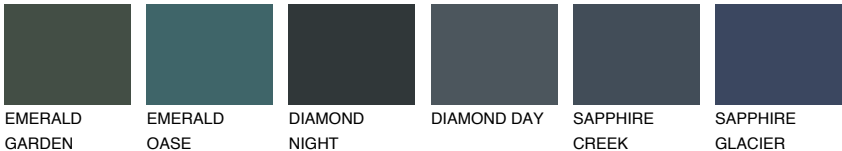

BORNEO6 BR6

39% TSR 34%

Matching colours

COLOURS

INTENSE

For more information on plasters and paints, go to www.ceresit.lv

*The presented colours refer to plasters and paints offered by Ceresit. Due to the use of digital techniques, the presented colours might not represent the original ones, thus they cannot be considered as a reliable colour presentation. We recommend checking the authentic colour samples.