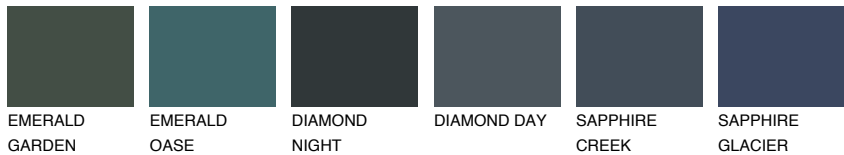

COLOUR DETAILS

BORNEO6 BR6

39% TSR 34%

Matching colours

COLOURS

INTENSE

For more information on plasters and paints, go to www.ceresit.lv

*The presented colours refer to plasters and paints offered by Ceresit. Due to the use of digital techniques, the presented colours might not represent the original ones, thus they cannot be considered as a reliable colour presentation. We recommend checking the authentic colour samples.