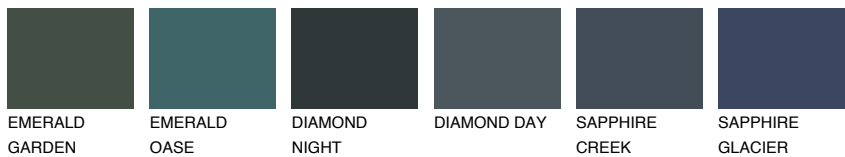

COLOUR DETAILS

BORNEO6 BR6

39% TSR 34%

Matching colours

COLOURS

INTENSE

For more information on plasters and paints, go to www.ceresit.lv

*The presented colours refer to plasters and paints offered by Ceresit. Due to the use of digital techniques, the presented colours might not represent the original ones, thus they cannot be considered as a reliable colour presentation. We recommend checking the authentic colour samples.