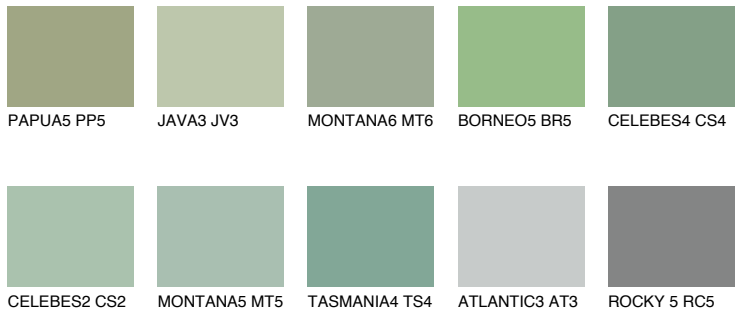

COLOUR DETAILS

BORNEO6 BR6

39% TSR 34%

Matching colours

COLOURS

INTENSE

For more information on plasters and paints, go to www.ceresit.lv

*The presented colours refer to plasters and paints offered by Ceresit. Due to the use of digital techniques, the presented colours might not represent the original ones, thus they cannot be considered as a reliable colour presentation. We recommend checking the authentic colour samples.