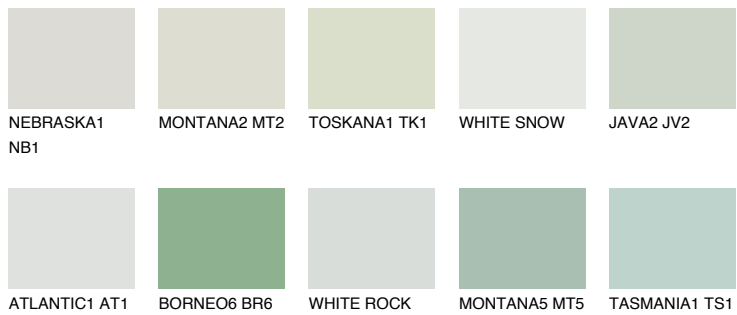

COLOUR DETAILS

SUMATRA1 SM1

71% TSR 64%

Matching colours

COLOURS

INTENSE

For more information on plasters and paints, go to www.ceresit.lv

*The presented colours refer to plasters and paints offered by Ceresit. Due to the use of digital techniques, the presented colours might not represent the original ones, thus they cannot be considered as a reliable colour presentation. We recommend checking the authentic colour samples.