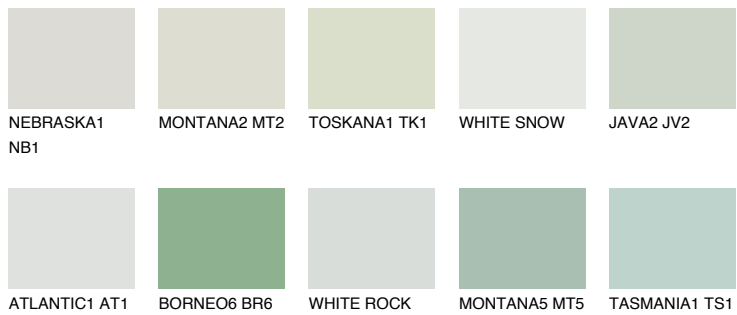

# COLOUR DETAILS

## SUMATRA1 SM1

71% TSR 64%

### Matching colours

#### COLOURS