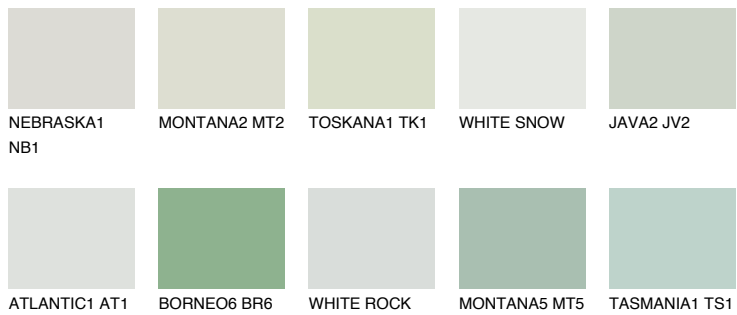

SUMATRA1 SM1

71% **TSR** 64%

Matching colours

COLOURS

INTENSE

For more information on plasters and paints, go to www.ceresit.lv

*The presented colours refer to plasters and paints offered by Ceresit. Due to the use of digital techniques, the presented colours might not represent the original ones, thus they cannot be considered as a reliable colour presentation. We recommend checking the authentic colour samples.