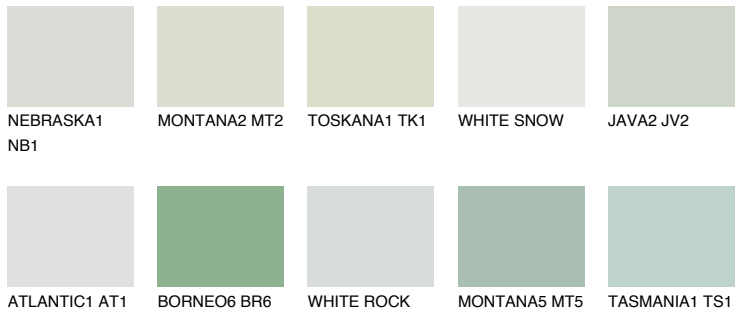

# COLOUR DETAILS

## SUMATRA1 SM1

71% TSR 64%

### Matching colours

#### COLOURS