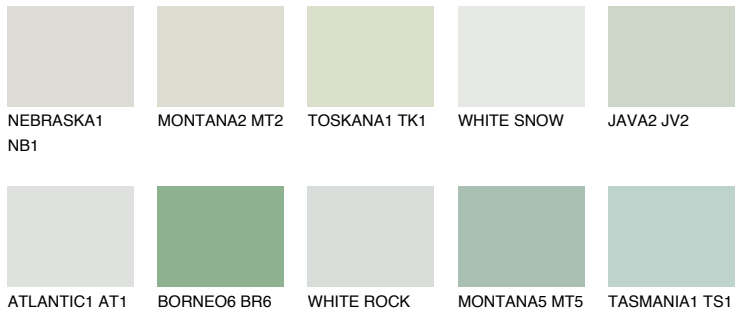

COLOUR DETAILS

SUMATRA1 SM1

71% TSR 64%

Matching colours

COLOURS

INTENSE

For more information on plasters and paints, go to www.ceresit.lv

*The presented colours refer to plasters and paints offered by Ceresit. Due to the use of digital techniques, the presented colours might not represent the original ones, thus they cannot be considered as a reliable colour presentation. We recommend checking the authentic colour samples.