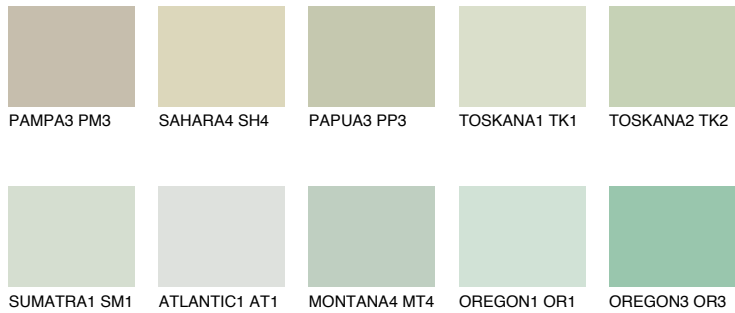

SUMATRA2 SM2

61% **TSR** 58%

Matching colours

COLOURS

INTENSE

For more information on plasters and paints, go to www.ceresit.lv

*The presented colours refer to plasters and paints offered by Ceresit. Due to the use of digital techniques, the presented colours might not represent the original ones, thus they cannot be considered as a reliable colour presentation. We recommend checking the authentic colour samples.