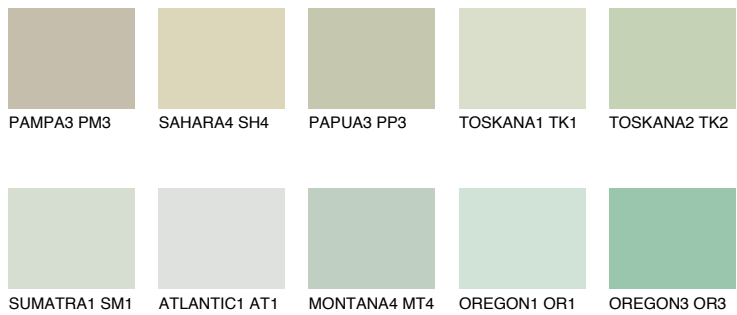

COLOUR DETAILS

SUMATRA2 SM2

61% TSR 58%

Matching colours

COLOURS

INTENSE

For more information on plasters and paints, go to www.ceresit.lv

*The presented colours refer to plasters and paints offered by Ceresit. Due to the use of digital techniques, the presented colours might not represent the original ones, thus they cannot be considered as a reliable colour presentation. We recommend checking the authentic colour samples.