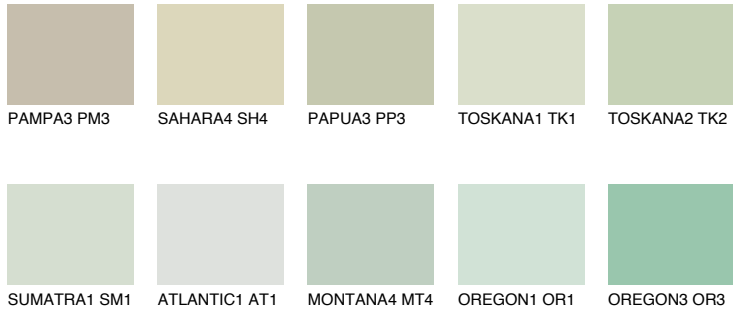

# COLOUR DETAILS

## SUMATRA2 SM2

61% TSR 58%

### Matching colours

#### COLOURS