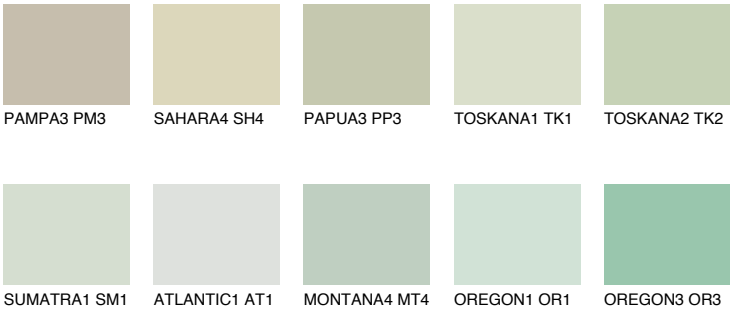

## SUMATRA2 SM2

61% **TSR** 58%

### Matching colours

#### COLOURS