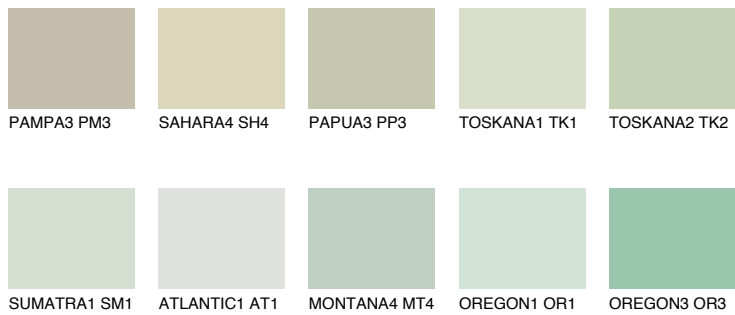

COLOUR DETAILS

SUMATRA2 SM2

61% TSR 58%

Matching colours

COLOURS

INTENSE

For more information on plasters and paints, go to www.ceresit.lv

*The presented colours refer to plasters and paints offered by Ceresit. Due to the use of digital techniques, the presented colours might not represent the original ones, thus they cannot be considered as a reliable colour presentation. We recommend checking the authentic colour samples.