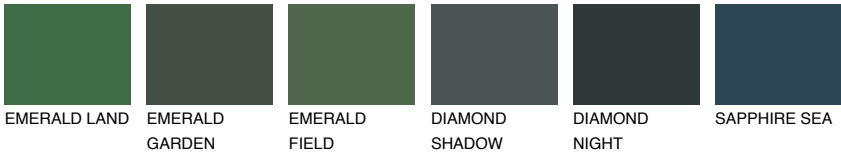

SUMATRA2 SM2

61% **TSR** 58%

Matching colours

COLOURS

INTENSE

For more information on plasters and paints, go to www.ceresit.lv

*The presented colours refer to plasters and paints offered by Ceresit. Due to the use of digital techniques, the presented colours might not represent the original ones, thus they cannot be considered as a reliable colour presentation. We recommend checking the authentic colour samples.