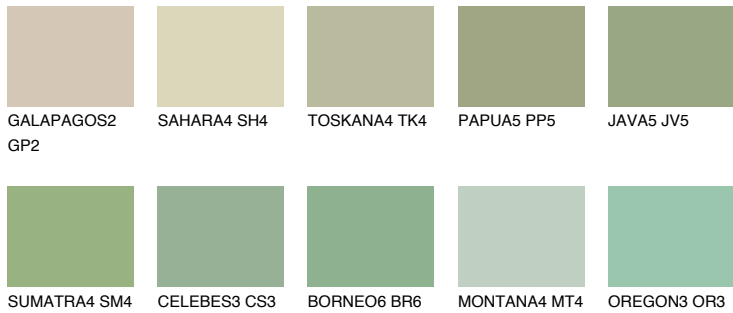

# COLOUR DETAILS

## SUMATRA3 SM3

49% TSR 50%

### Matching colours

#### COLOURS