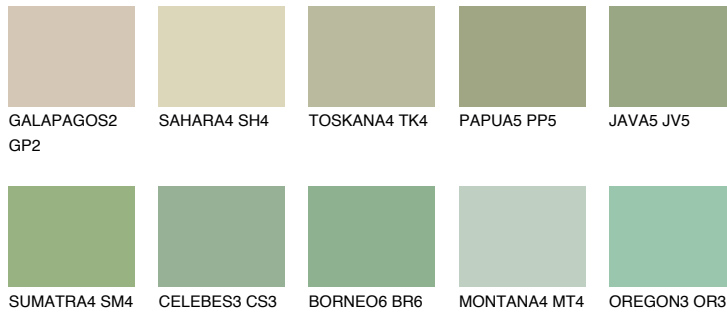

COLOUR DETAILS

SUMATRA3 SM3

49% TSR 50%

Matching colours

COLOURS

INTENSE

For more information on plasters and paints, go to www.ceresit.lv

*The presented colours refer to plasters and paints offered by Ceresit. Due to the use of digital techniques, the presented colours might not represent the original ones, thus they cannot be considered as a reliable colour presentation. We recommend checking the authentic colour samples.