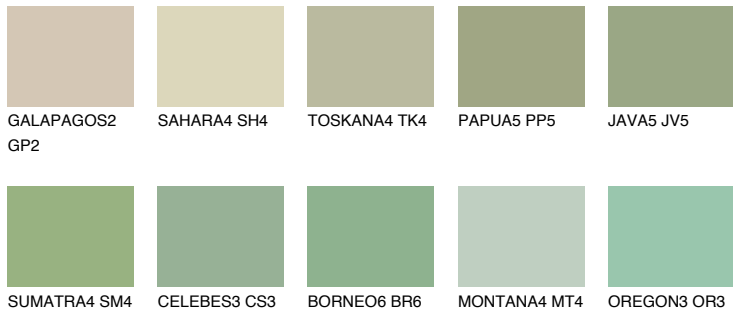

COLOUR DETAILS

SUMATRA3 SM3

49% TSR 50%

Matching colours

COLOURS

INTENSE

For more information on plasters and paints, go to www.ceresit.lv

*The presented colours refer to plasters and paints offered by Ceresit. Due to the use of digital techniques, the presented colours might not represent the original ones, thus they cannot be considered as a reliable colour presentation. We recommend checking the authentic colour samples.