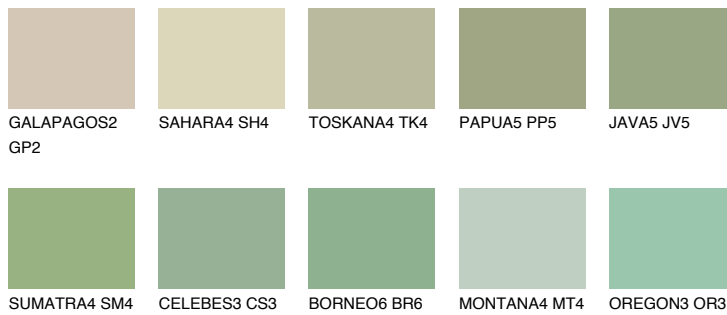

# COLOUR DETAILS

## SUMATRA3 SM3

49% TSR 50%

### Matching colours

#### COLOURS