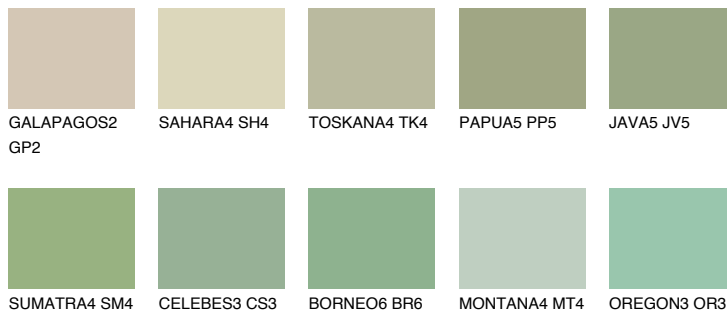

COLOUR DETAILS

SUMATRA3 SM3

49% TSR 50%

Matching colours

COLOURS

INTENSE

For more information on plasters and paints, go to www.ceresit.lv

*The presented colours refer to plasters and paints offered by Ceresit. Due to the use of digital techniques, the presented colours might not represent the original ones, thus they cannot be considered as a reliable colour presentation. We recommend checking the authentic colour samples.