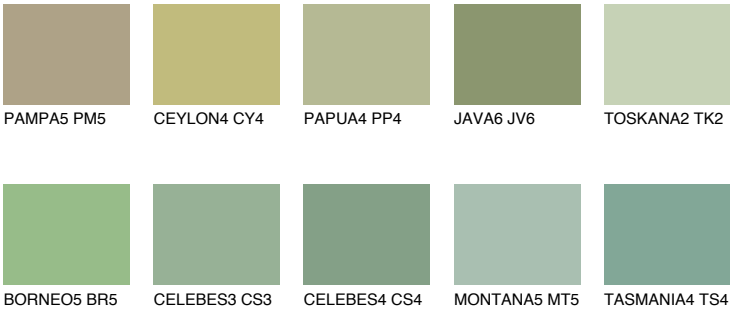

## SUMATRA4 SM4

40% TSR 43%

### Matching colours

#### COLOURS

#### INTENSE

For more information on plasters and paints, go to [www.ceresit.lv](http://www.ceresit.lv)

\*The presented colours refer to plasters and paints offered by Ceresit. Due to the use of digital techniques, the presented colours might not represent the original ones, thus they cannot be considered as a reliable colour presentation. We recommend checking the authentic colour samples.