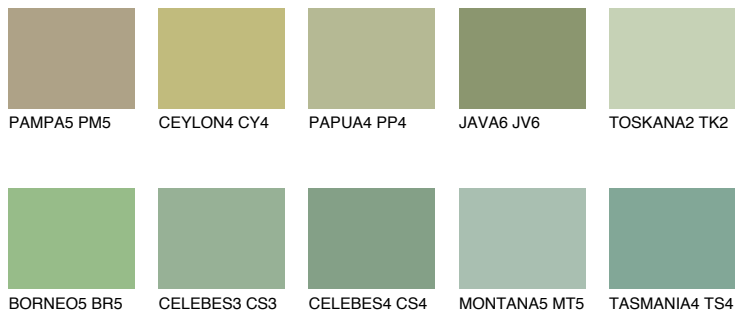

# COLOUR DETAILS

## SUMATRA4 SM4

40% TSR 43%

### Matching colours

#### COLOURS