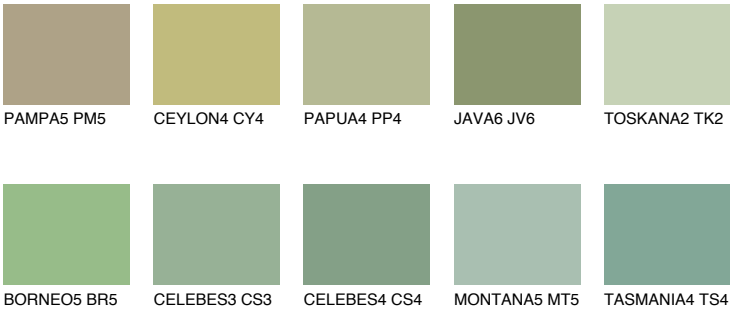

SUMATRA4 SM4

40% TSR 43%

Matching colours

COLOURS

INTENSE

For more information on plasters and paints, go to www.ceresit.lv

*The presented colours refer to plasters and paints offered by Ceresit. Due to the use of digital techniques, the presented colours might not represent the original ones, thus they cannot be considered as a reliable colour presentation. We recommend checking the authentic colour samples.