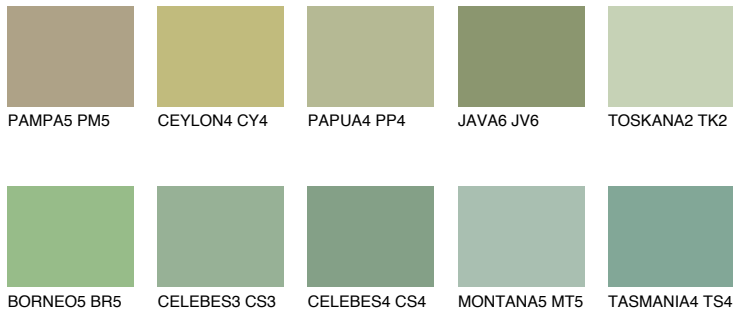

COLOUR DETAILS

SUMATRA4 SM4

40% TSR 43%

Matching colours

COLOURS

INTENSE

For more information on plasters and paints, go to www.ceresit.lv

*The presented colours refer to plasters and paints offered by Ceresit. Due to the use of digital techniques, the presented colours might not represent the original ones, thus they cannot be considered as a reliable colour presentation. We recommend checking the authentic colour samples.