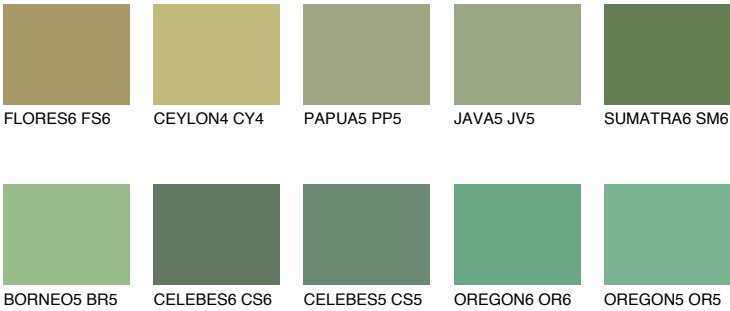

COLOUR DETAILS

SUMATRA5 SM5

24% TSR 33%

Matching colours

COLOURS

INTENSE

For more information on plasters and paints, go to www.ceresit.lv

*The presented colours refer to plasters and paints offered by Ceresit. Due to the use of digital techniques, the presented colours might not represent the original ones, thus they cannot be considered as a reliable colour presentation. We recommend checking the authentic colour samples.