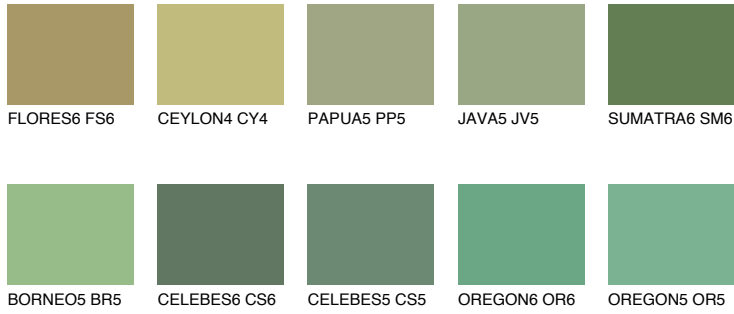

COLOUR DETAILS

SUMATRA5 SM5

☀ 24% **TSR 33%**

Matching colours

COLOURS

INTENSE

For more information on plasters and paints, go to www.ceresit.lv

*The presented colours refer to plasters and paints offered by Ceresit. Due to the use of digital techniques, the presented colours might not represent the original ones, thus they cannot be considered as a reliable colour presentation. We recommend checking the authentic colour samples.