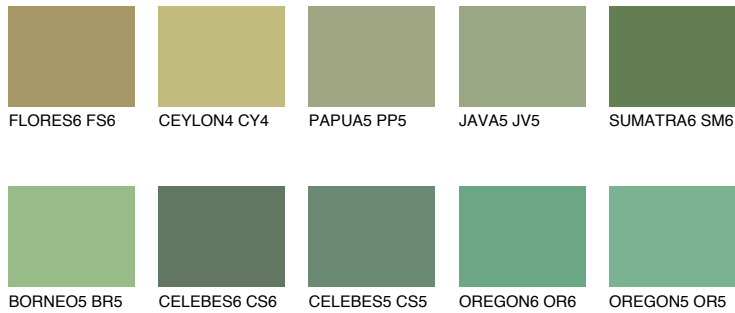

COLOUR DETAILS

SUMATRA5 SM5

☀ 24% **TSR 33%**

Matching colours

COLOURS

INTENSE

For more information on plasters and paints, go to www.ceresit.lv

*The presented colours refer to plasters and paints offered by Ceresit. Due to the use of digital techniques, the presented colours might not represent the original ones, thus they cannot be considered as a reliable colour presentation. We recommend checking the authentic colour samples.