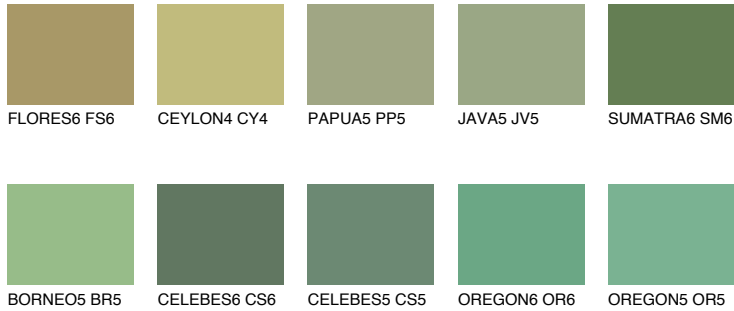

COLOUR DETAILS

SUMATRA5 SM5

☀ 24% **TSR 33%**

Matching colours

COLOURS

INTENSE

For more information on plasters and paints, go to www.ceresit.lv

*The presented colours refer to plasters and paints offered by Ceresit. Due to the use of digital techniques, the presented colours might not represent the original ones, thus they cannot be considered as a reliable colour presentation. We recommend checking the authentic colour samples.