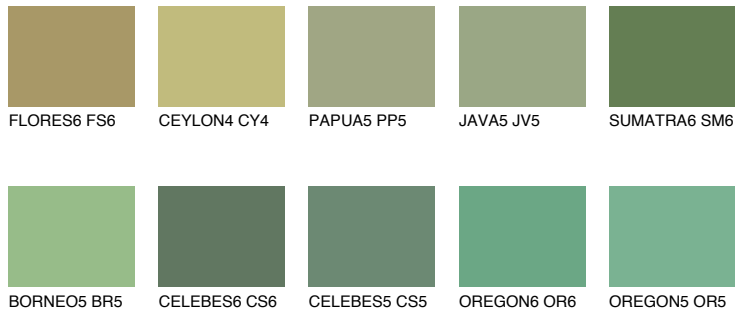

COLOUR DETAILS

SUMATRA5 SM5

☀ 24% **TSR 33%**

Matching colours

COLOURS

INTENSE

For more information on plasters and paints, go to www.ceresit.lv

*The presented colours refer to plasters and paints offered by Ceresit. Due to the use of digital techniques, the presented colours might not represent the original ones, thus they cannot be considered as a reliable colour presentation. We recommend checking the authentic colour samples.