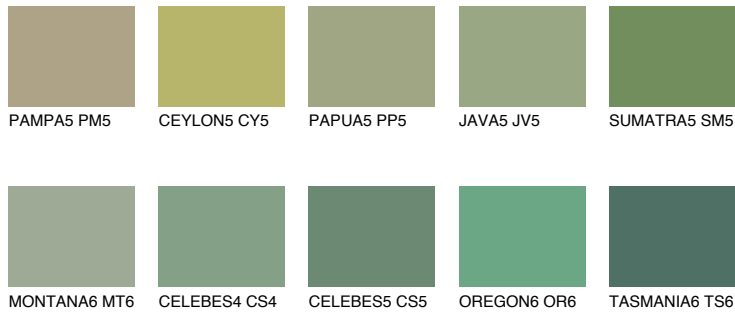

COLOUR DETAILS

SUMATRA6 SM6

18% TSR 14%

Matching colours

COLOURS

INTENSE

For more information on plasters and paints, go to www.ceresit.lv

*The presented colours refer to plasters and paints offered by Ceresit. Due to the use of digital techniques, the presented colours might not represent the original ones, thus they cannot be considered as a reliable colour presentation. We recommend checking the authentic colour samples.