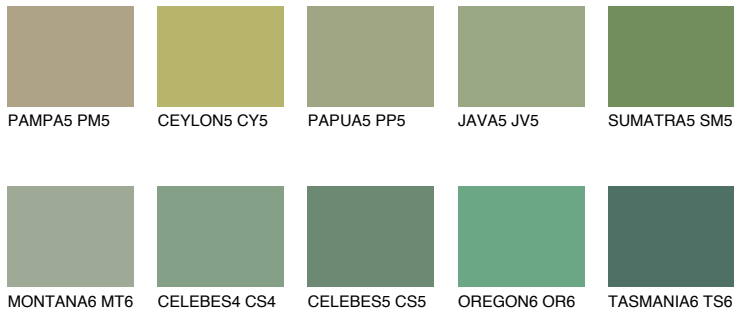

COLOUR DETAILS

SUMATRA6 SM6

18% TSR 14%

Matching colours

COLOURS

INTENSE

For more information on plasters and paints, go to www.ceresit.lv

*The presented colours refer to plasters and paints offered by Ceresit. Due to the use of digital techniques, the presented colours might not represent the original ones, thus they cannot be considered as a reliable colour presentation. We recommend checking the authentic colour samples.