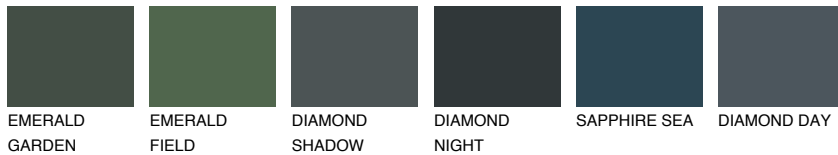

COLOUR DETAILS

SUMATRA6 SM6

18% TSR 14%

Matching colours

COLOURS

INTENSE

For more information on plasters and paints, go to www.ceresit.lv

*The presented colours refer to plasters and paints offered by Ceresit. Due to the use of digital techniques, the presented colours might not represent the original ones, thus they cannot be considered as a reliable colour presentation. We recommend checking the authentic colour samples.