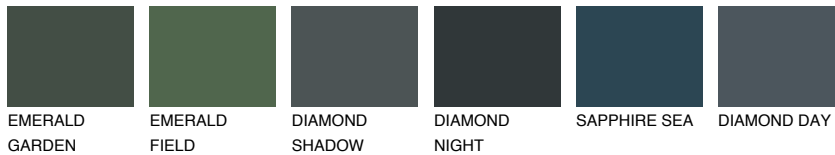

COLOUR DETAILS

SUMATRA6 SM6

18% TSR 14%

Matching colours

COLOURS

INTENSE

For more information on plasters and paints, go to www.ceresit.lv

*The presented colours refer to plasters and paints offered by Ceresit. Due to the use of digital techniques, the presented colours might not represent the original ones, thus they cannot be considered as a reliable colour presentation. We recommend checking the authentic colour samples.