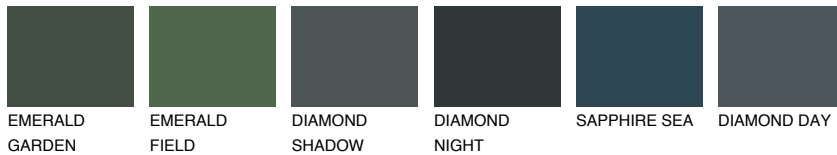

COLOUR DETAILS

SUMATRA6 SM6

18% TSR 14%

Matching colours

COLOURS

INTENSE

For more information on plasters and paints, go to www.ceresit.lv

*The presented colours refer to plasters and paints offered by Ceresit. Due to the use of digital techniques, the presented colours might not represent the original ones, thus they cannot be considered as a reliable colour presentation. We recommend checking the authentic colour samples.