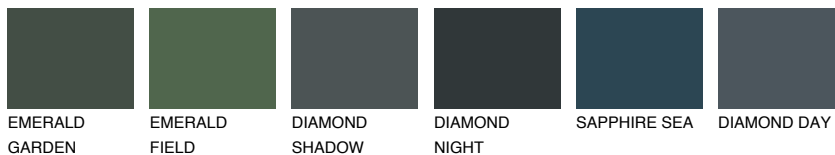

COLOUR DETAILS

SUMATRA6 SM6

18% TSR 14%

Matching colours

COLOURS

INTENSE

For more information on plasters and paints, go to www.ceresit.lv

*The presented colours refer to plasters and paints offered by Ceresit. Due to the use of digital techniques, the presented colours might not represent the original ones, thus they cannot be considered as a reliable colour presentation. We recommend checking the authentic colour samples.