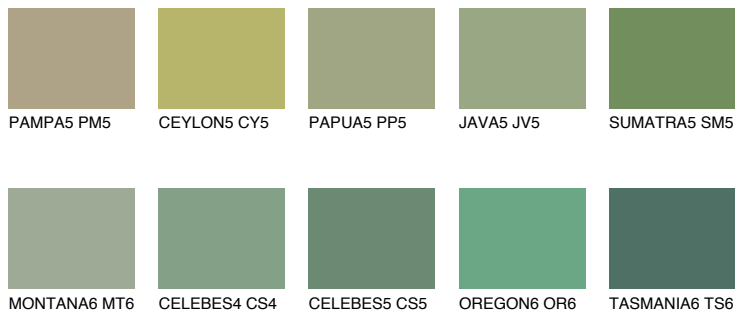

COLOUR DETAILS

SUMATRA6 SM6

18% TSR 14%

Matching colours

COLOURS

INTENSE

For more information on plasters and paints, go to www.ceresit.lv

*The presented colours refer to plasters and paints offered by Ceresit. Due to the use of digital techniques, the presented colours might not represent the original ones, thus they cannot be considered as a reliable colour presentation. We recommend checking the authentic colour samples.