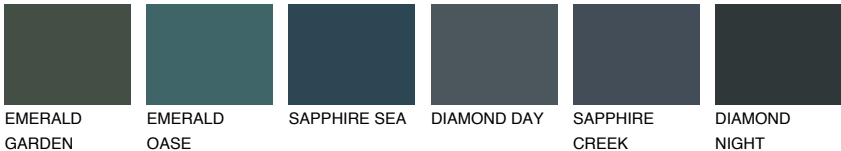

CELEBES1 CS1

69% TSR 64%

Matching colours

COLOURS

INTENSE

For more information on plasters and paints, go to www.ceresit.lv

*The presented colours refer to plasters and paints offered by Ceresit. Due to the use of digital techniques, the presented colours might not represent the original ones, thus they cannot be considered as a reliable colour presentation. We recommend checking the authentic colour samples.