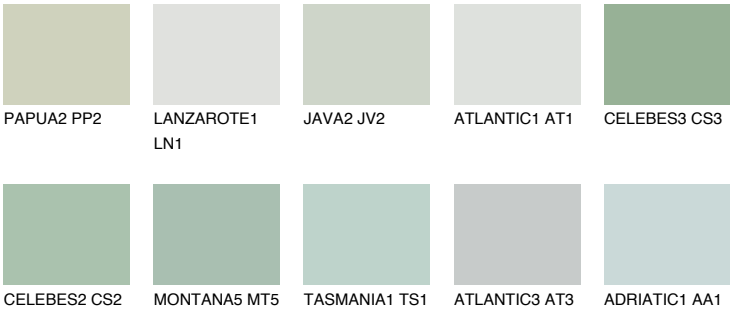

CELEBES1 CS1

69% TSR 64%

Matching colours

COLOURS

INTENSE

For more information on plasters and paints, go to www.ceresit.lv

*The presented colours refer to plasters and paints offered by Ceresit. Due to the use of digital techniques, the presented colours might not represent the original ones, thus they cannot be considered as a reliable colour presentation. We recommend checking the authentic colour samples.