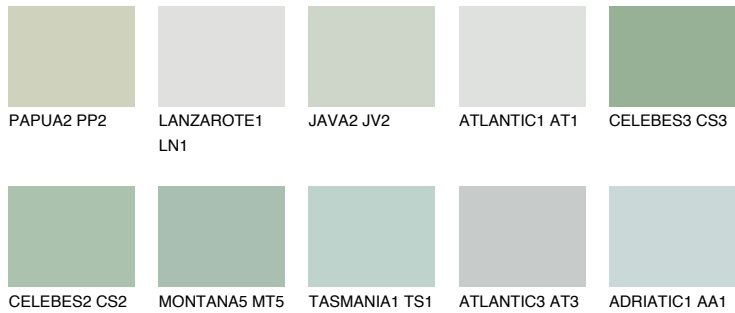

COLOUR DETAILS

CELEBES1 CS1

69% TSR 64%

Matching colours

COLOURS

INTENSE

For more information on plasters and paints, go to www.ceresit.lv

*The presented colours refer to plasters and paints offered by Ceresit. Due to the use of digital techniques, the presented colours might not represent the original ones, thus they cannot be considered as a reliable colour presentation. We recommend checking the authentic colour samples.