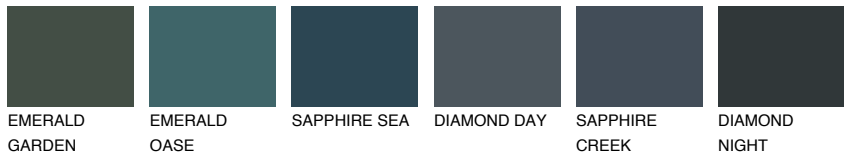

COLOUR DETAILS

CELEBES1 CS1

69% TSR 64%

Matching colours

COLOURS

INTENSE

For more information on plasters and paints, go to www.ceresit.lv

*The presented colours refer to plasters and paints offered by Ceresit. Due to the use of digital techniques, the presented colours might not represent the original ones, thus they cannot be considered as a reliable colour presentation. We recommend checking the authentic colour samples.