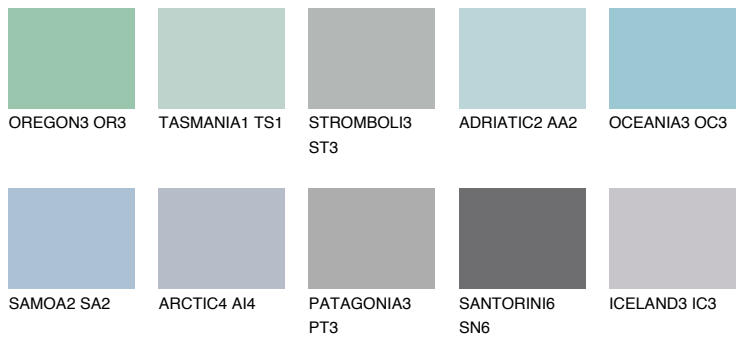

COLOUR DETAILS

ALASKA2 AL2

57% TSR 59%

Matching colours

COLOURS

INTENSE

For more information on plasters and paints, go to www.ceresit.lv

*The presented colours refer to plasters and paints offered by Ceresit. Due to the use of digital techniques, the presented colours might not represent the original ones, thus they cannot be considered as a reliable colour presentation. We recommend checking the authentic colour samples.