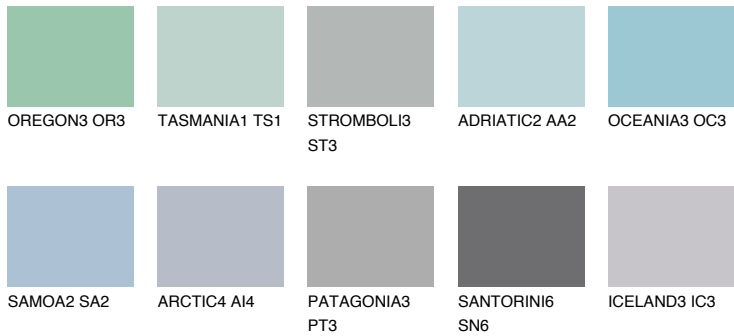

COLOUR DETAILS

ALASKA2 AL2

57% TSR 59%

Matching colours

COLOURS

INTENSE

For more information on plasters and paints, go to www.ceresit.lv

*The presented colours refer to plasters and paints offered by Ceresit. Due to the use of digital techniques, the presented colours might not represent the original ones, thus they cannot be considered as a reliable colour presentation. We recommend checking the authentic colour samples.