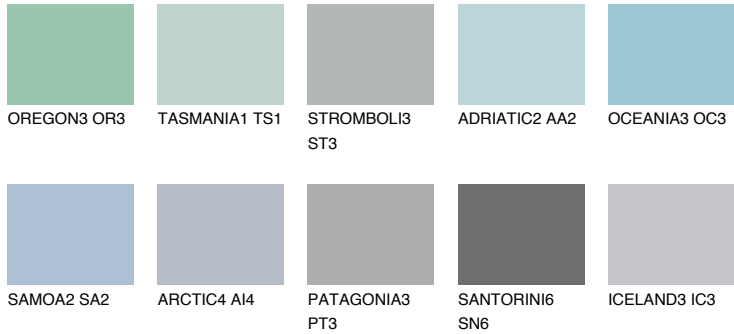

COLOUR DETAILS

ALASKA2 AL2

57% TSR 59%

Matching colours

COLOURS

INTENSE

For more information on plasters and paints, go to www.ceresit.lv

*The presented colours refer to plasters and paints offered by Ceresit. Due to the use of digital techniques, the presented colours might not represent the original ones, thus they cannot be considered as a reliable colour presentation. We recommend checking the authentic colour samples.