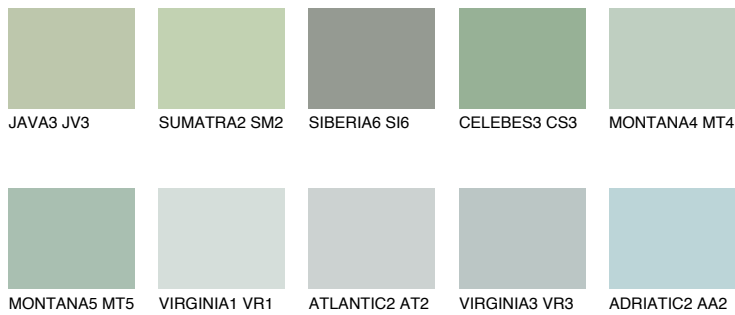

COLOUR DETAILS

CELEBES2 CS2

50% TSR 47%

Matching colours

COLOURS

INTENSE

For more information on plasters and paints, go to www.ceresit.lv

*The presented colours refer to plasters and paints offered by Ceresit. Due to the use of digital techniques, the presented colours might not represent the original ones, thus they cannot be considered as a reliable colour presentation. We recommend checking the authentic colour samples.