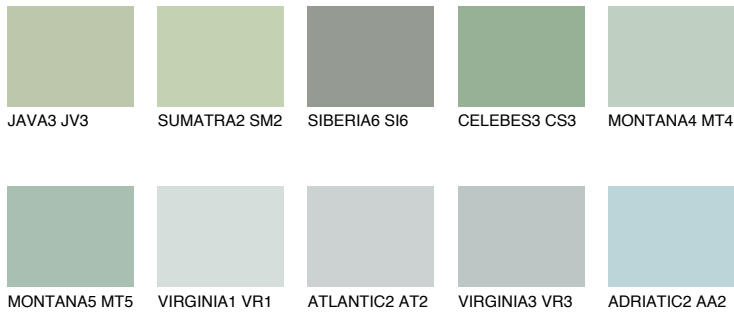

COLOUR DETAILS

CELEBES2 CS2

50% TSR 47%

Matching colours

COLOURS

INTENSE

For more information on plasters and paints, go to www.ceresit.lv

*The presented colours refer to plasters and paints offered by Ceresit. Due to the use of digital techniques, the presented colours might not represent the original ones, thus they cannot be considered as a reliable colour presentation. We recommend checking the authentic colour samples.