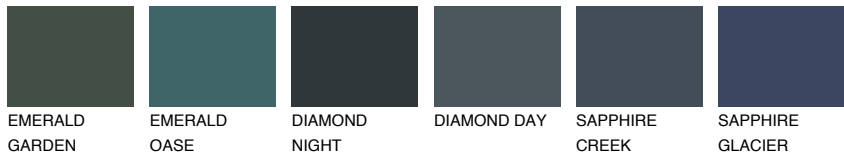

COLOUR DETAILS

CELEBES3 CS3

40% TSR 48%

Matching colours

COLOURS

INTENSE

For more information on plasters and paints, go to www.ceresit.lv

*The presented colours refer to plasters and paints offered by Ceresit. Due to the use of digital techniques, the presented colours might not represent the original ones, thus they cannot be considered as a reliable colour presentation. We recommend checking the authentic colour samples.