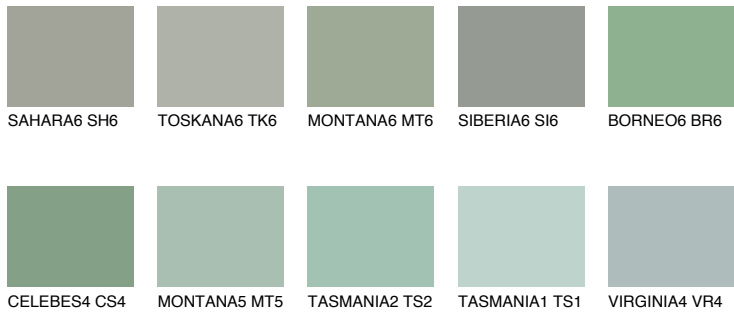

COLOUR DETAILS

CELEBES3 CS3

40% TSR 48%

Matching colours

COLOURS

INTENSE

For more information on plasters and paints, go to www.ceresit.lv

*The presented colours refer to plasters and paints offered by Ceresit. Due to the use of digital techniques, the presented colours might not represent the original ones, thus they cannot be considered as a reliable colour presentation. We recommend checking the authentic colour samples.