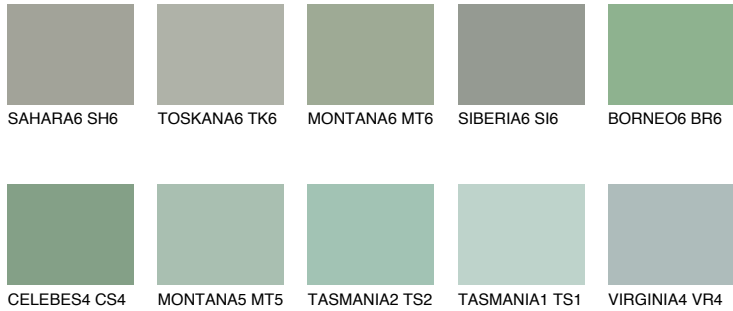

COLOUR DETAILS

CELEBES3 CS3

40% TSR 48%

Matching colours

COLOURS

INTENSE

For more information on plasters and paints, go to www.ceresit.lv

*The presented colours refer to plasters and paints offered by Ceresit. Due to the use of digital techniques, the presented colours might not represent the original ones, thus they cannot be considered as a reliable colour presentation. We recommend checking the authentic colour samples.