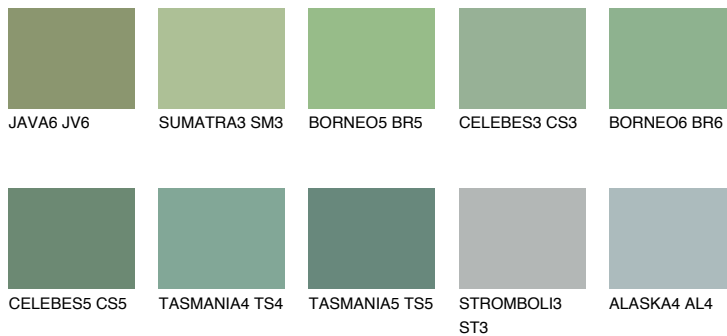

COLOUR DETAILS

CELEBES4 CS4

32% TSR 32%

Matching colours

COLOURS

INTENSE

For more information on plasters and paints, go to www.ceresit.lv

*The presented colours refer to plasters and paints offered by Ceresit. Due to the use of digital techniques, the presented colours might not represent the original ones, thus they cannot be considered as a reliable colour presentation. We recommend checking the authentic colour samples.