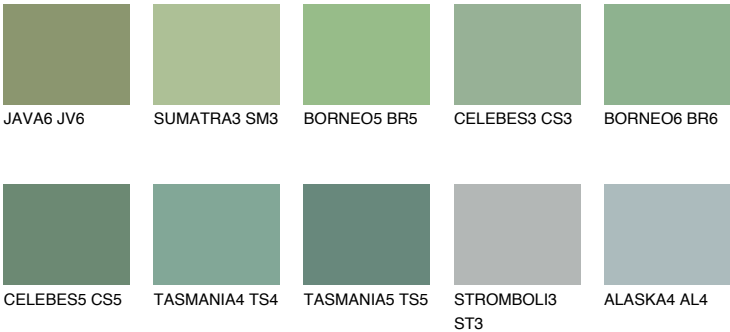

CELEBES4 CS4

32% TSR 32%

Matching colours

COLOURS

INTENSE

For more information on plasters and paints, go to www.ceresit.lv

*The presented colours refer to plasters and paints offered by Ceresit. Due to the use of digital techniques, the presented colours might not represent the original ones, thus they cannot be considered as a reliable colour presentation. We recommend checking the authentic colour samples.