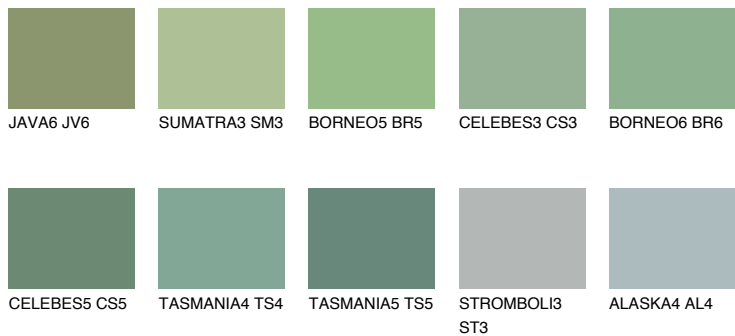

COLOUR DETAILS

CELEBES4 CS4

32% TSR 32%

Matching colours

COLOURS

INTENSE

For more information on plasters and paints, go to www.ceresit.lv

*The presented colours refer to plasters and paints offered by Ceresit. Due to the use of digital techniques, the presented colours might not represent the original ones, thus they cannot be considered as a reliable colour presentation. We recommend checking the authentic colour samples.