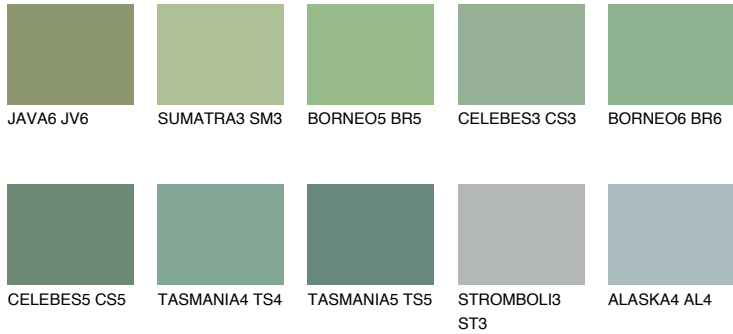

COLOUR DETAILS

CELEBES4 CS4

32% TSR 32%

Matching colours

COLOURS

INTENSE

For more information on plasters and paints, go to www.ceresit.lv

*The presented colours refer to plasters and paints offered by Ceresit. Due to the use of digital techniques, the presented colours might not represent the original ones, thus they cannot be considered as a reliable colour presentation. We recommend checking the authentic colour samples.