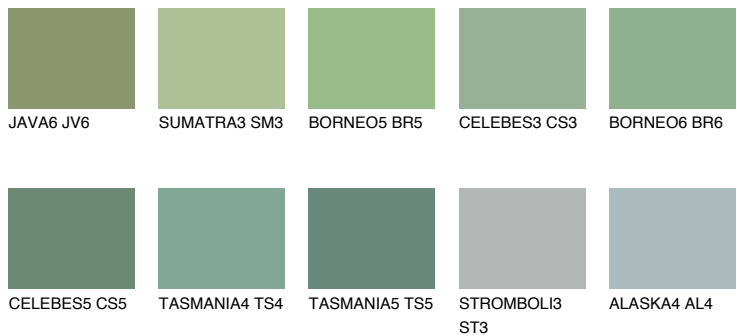

COLOUR DETAILS

CELEBES4 CS4

32% TSR 32%

Matching colours

COLOURS

INTENSE

For more information on plasters and paints, go to www.ceresit.lv

*The presented colours refer to plasters and paints offered by Ceresit. Due to the use of digital techniques, the presented colours might not represent the original ones, thus they cannot be considered as a reliable colour presentation. We recommend checking the authentic colour samples.