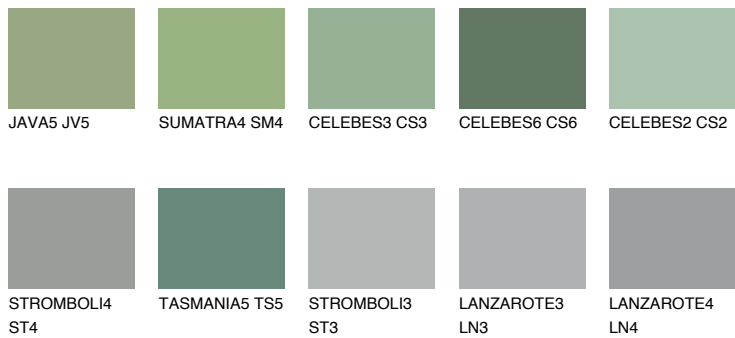

COLOUR DETAILS

CELEBES5 CS5

☀ 22% **TSR 22%**

Matching colours

COLOURS

INTENSE

For more information on plasters and paints, go to www.ceresit.lv

*The presented colours refer to plasters and paints offered by Ceresit. Due to the use of digital techniques, the presented colours might not represent the original ones, thus they cannot be considered as a reliable colour presentation. We recommend checking the authentic colour samples.