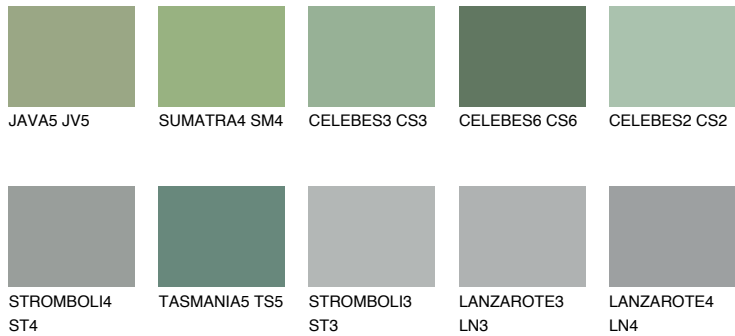

COLOUR DETAILS

CELEBES5 CS5

☀ 22% **TSR 22%**

Matching colours

COLOURS

INTENSE

For more information on plasters and paints, go to www.ceresit.lv

*The presented colours refer to plasters and paints offered by Ceresit. Due to the use of digital techniques, the presented colours might not represent the original ones, thus they cannot be considered as a reliable colour presentation. We recommend checking the authentic colour samples.