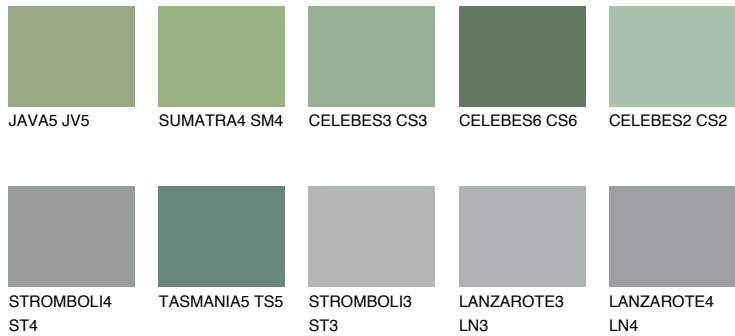

COLOUR DETAILS

CELEBES5 CS5

22% TSR 22%

Matching colours

COLOURS

INTENSE

For more information on plasters and paints, go to www.ceresit.lv

*The presented colours refer to plasters and paints offered by Ceresit. Due to the use of digital techniques, the presented colours might not represent the original ones, thus they cannot be considered as a reliable colour presentation. We recommend checking the authentic colour samples.