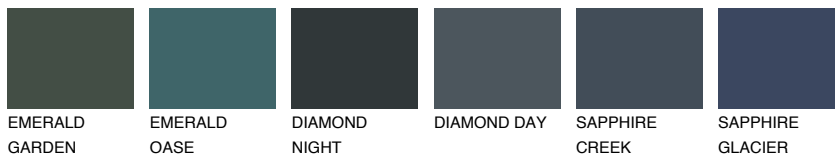

CELEBES6 CS6

17% **TSR** 14%

Matching colours

COLOURS

INTENSE

For more information on plasters and paints, go to www.ceresit.lv

*The presented colours refer to plasters and paints offered by Ceresit. Due to the use of digital techniques, the presented colours might not represent the original ones, thus they cannot be considered as a reliable colour presentation. We recommend checking the authentic colour samples.