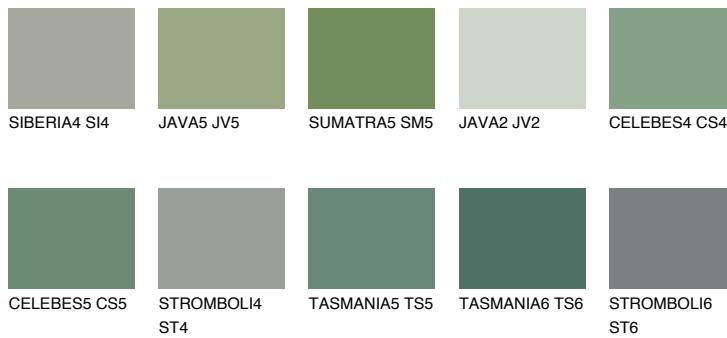

CELEBES6 CS6

17% **TSR** 14%

Matching colours

COLOURS

INTENSE

For more information on plasters and paints, go to www.ceresit.lv

*The presented colours refer to plasters and paints offered by Ceresit. Due to the use of digital techniques, the presented colours might not represent the original ones, thus they cannot be considered as a reliable colour presentation. We recommend checking the authentic colour samples.