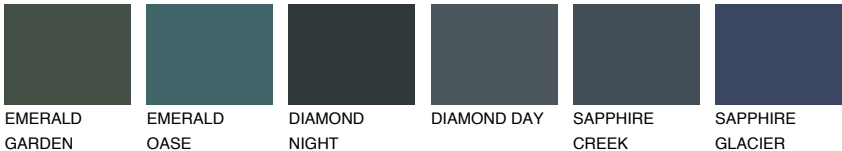

CELEBES6 CS6

17% TSR 14%

Matching colours

COLOURS

INTENSE

For more information on plasters and paints, go to www.ceresit.lv

*The presented colours refer to plasters and paints offered by Ceresit. Due to the use of digital techniques, the presented colours might not represent the original ones, thus they cannot be considered as a reliable colour presentation. We recommend checking the authentic colour samples.