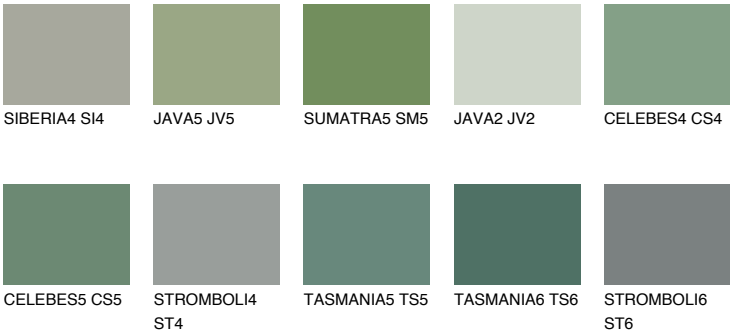

CELEBES6 CS6

17% TSR 14%

Matching colours

COLOURS

INTENSE

For more information on plasters and paints, go to www.ceresit.lv

*The presented colours refer to plasters and paints offered by Ceresit. Due to the use of digital techniques, the presented colours might not represent the original ones, thus they cannot be considered as a reliable colour presentation. We recommend checking the authentic colour samples.