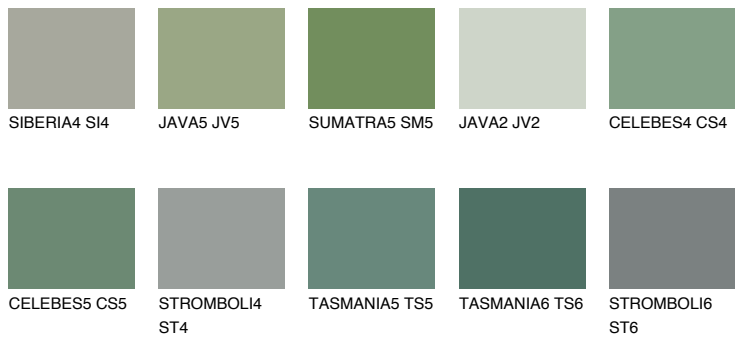

COLOUR DETAILS

CELEBES6 CS6

17% TSR 14%

Matching colours

COLOURS

INTENSE

For more information on plasters and paints, go to www.ceresit.lv

*The presented colours refer to plasters and paints offered by Ceresit. Due to the use of digital techniques, the presented colours might not represent the original ones, thus they cannot be considered as a reliable colour presentation. We recommend checking the authentic colour samples.