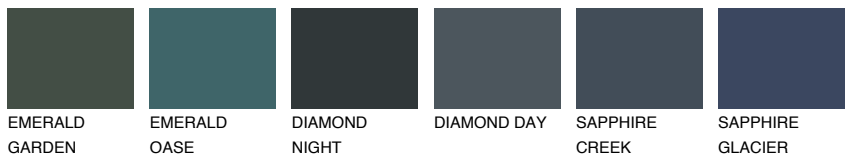

COLOUR DETAILS

CELEBES6 CS6

17% TSR 14%

Matching colours

COLOURS

INTENSE

For more information on plasters and paints, go to www.ceresit.lv

*The presented colours refer to plasters and paints offered by Ceresit. Due to the use of digital techniques, the presented colours might not represent the original ones, thus they cannot be considered as a reliable colour presentation. We recommend checking the authentic colour samples.