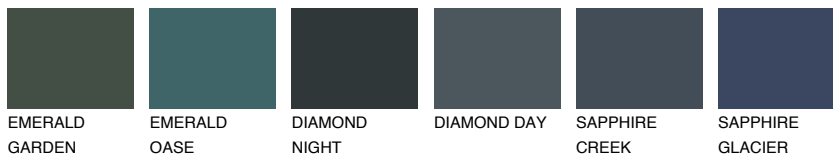

COLOUR DETAILS

CELEBES6 CS6

17% TSR 14%

Matching colours

COLOURS

INTENSE

For more information on plasters and paints, go to www.ceresit.lv

*The presented colours refer to plasters and paints offered by Ceresit. Due to the use of digital techniques, the presented colours might not represent the original ones, thus they cannot be considered as a reliable colour presentation. We recommend checking the authentic colour samples.