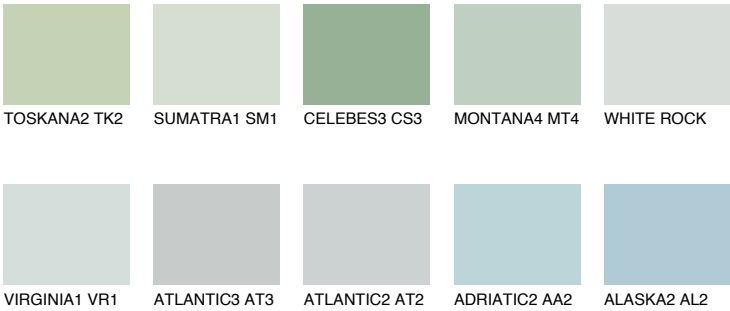

OREGON1 OR1

73% **TSR** 66%

Matching colours

COLOURS

INTENSE

For more information on plasters and paints, go to www.ceresit.lv

*The presented colours refer to plasters and paints offered by Ceresit. Due to the use of digital techniques, the presented colours might not represent the original ones, thus they cannot be considered as a reliable colour presentation. We recommend checking the authentic colour samples.