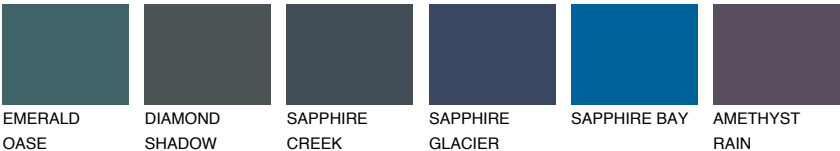

OREGON1 OR1

73% **TSR** 66%

Matching colours

COLOURS

INTENSE

For more information on plasters and paints, go to www.ceresit.lv

*The presented colours refer to plasters and paints offered by Ceresit. Due to the use of digital techniques, the presented colours might not represent the original ones, thus they cannot be considered as a reliable colour presentation. We recommend checking the authentic colour samples.