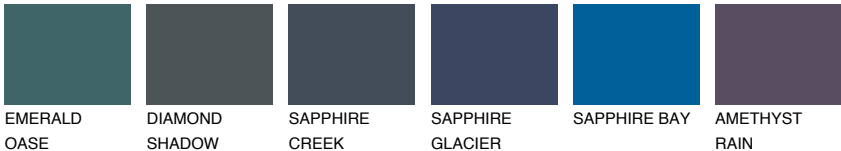

OREGON1 OR1

73% **TSR** 66%

Matching colours

COLOURS

INTENSE

For more information on plasters and paints, go to www.ceresit.lv

*The presented colours refer to plasters and paints offered by Ceresit. Due to the use of digital techniques, the presented colours might not represent the original ones, thus they cannot be considered as a reliable colour presentation. We recommend checking the authentic colour samples.