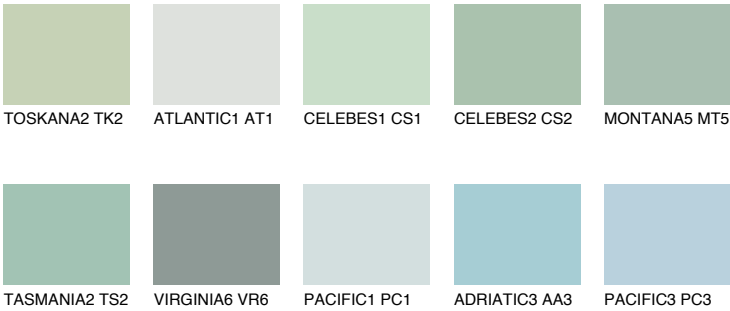

OREGON2 OR2

58% TSR 56%

Matching colours

COLOURS

INTENSE

For more information on plasters and paints, go to www.ceresit.lv

*The presented colours refer to plasters and paints offered by Ceresit. Due to the use of digital techniques, the presented colours might not represent the original ones, thus they cannot be considered as a reliable colour presentation. We recommend checking the authentic colour samples.