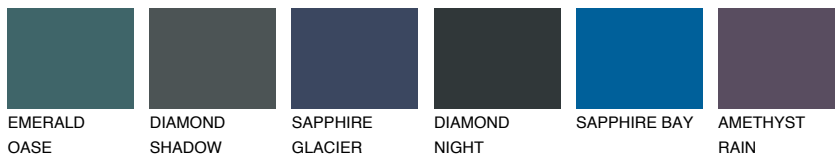

COLOUR DETAILS

OREGON2 OR2

58% TSR 56%

Matching colours

COLOURS

INTENSE

For more information on plasters and paints, go to www.ceresit.lv

*The presented colours refer to plasters and paints offered by Ceresit. Due to the use of digital techniques, the presented colours might not represent the original ones, thus they cannot be considered as a reliable colour presentation. We recommend checking the authentic colour samples.