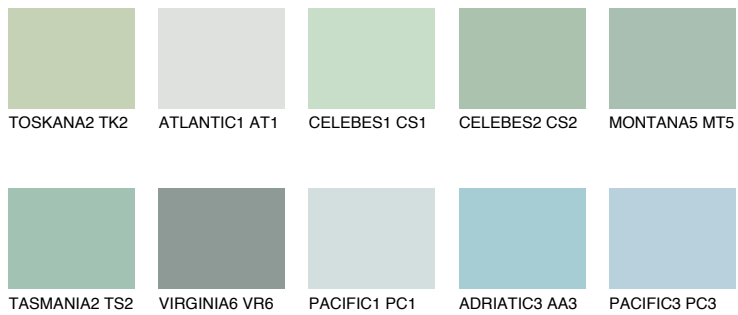

COLOUR DETAILS

OREGON2 OR2

58% TSR 56%

Matching colours

COLOURS

INTENSE

For more information on plasters and paints, go to www.ceresit.lv

*The presented colours refer to plasters and paints offered by Ceresit. Due to the use of digital techniques, the presented colours might not represent the original ones, thus they cannot be considered as a reliable colour presentation. We recommend checking the authentic colour samples.