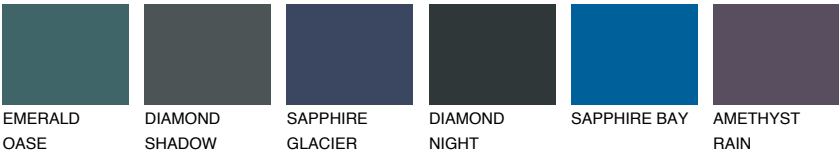

OREGON2 OR2

58% TSR 56%

Matching colours

COLOURS

INTENSE

For more information on plasters and paints, go to www.ceresit.lv

*The presented colours refer to plasters and paints offered by Ceresit. Due to the use of digital techniques, the presented colours might not represent the original ones, thus they cannot be considered as a reliable colour presentation. We recommend checking the authentic colour samples.